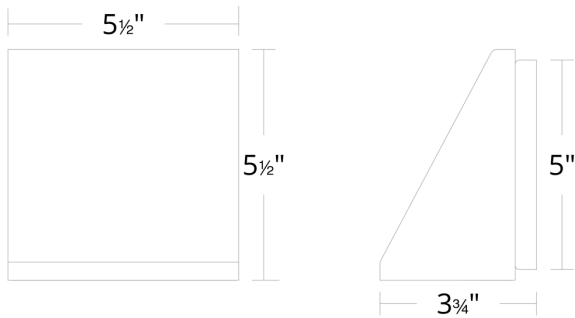

## Flue

WS-W36406

**PRODUCT DESCRIPTION**

Fundamental geometry. An opaque triangular shade shelters LED light sources, providing downward illumination while protecting the nighttime sky.

**FEATURES**

- ACLED driverless technology
- Downward illumination
- Built in color temperature adjustability. Switch from 2700K/3000K/3500K/4000K
- Option to pre-select color temperature or adjust in the field
- 0-10V dimming option available (special order), unit dimensions: 3.4" x 1.2" x 0.5" (model#LDS065M010AFE-LO1)

**SPECIFICATIONS**

<b>Rated Life</b>	54000 Hours
<b>Standards</b>	ETL, cETL, Wet Location Listed, IP65, ADA
<b>Input</b>	120 VAC, 50/60Hz
<b>Dimming</b>	ELV: 100-5%, TRIAC: 100-10%
<b>Mounting</b>	Can be mounted on wall vertically or upside down
<b>Color Temp</b>	2700K, 3000K, 3500K, 4000K
<b>CRI</b>	90
<b>Construction</b>	Aluminum body with silk screened diffuser

WS-W36406

Model & Size	Color Temp	Finish	LED Watts	LED Lumens	Delivered Lumens
WS-W36406 6"	2700K	BK Black	12.1W	1000	320
	3000K	BK Black	12.1W	1000	320
	3500K	BK Black	12.1W	1000	320
	4000K	BK Black	12.1W	1000	320