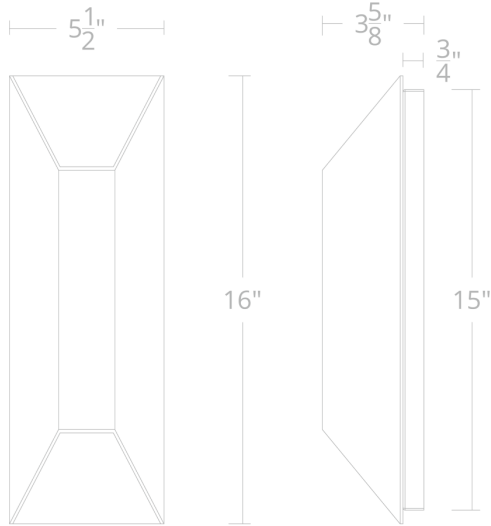

Project:

Location:

Fixture Type:

Catalog Number:

AVAILABLE FINISHES:

Maglev

WS-W24116

PRODUCT DESCRIPTION

An ultra-functional balanced sconce. This LED wall luminaire employs an etched glass diffuser that delivers interest-generating bidirectional illumination.

FEATURES

- ACLED driverless technology
- Up and down illumination
- Built in color temperature adjustability. Switch from 3000K/3500K/4000K
- 0-10V dimming option available (special order), unit dimensions: 3.4" x 1.2" x 0.5" (model#LDS065M010AFE-LO1)
- Option to pre-select color temperature or adjust in the field

SPECIFICATIONS

Rated Life	54000 Hours
Standards	ETL, cETL, Wet Location Listed, IP65, Title 24 JA8: 2019 Compliant, ADA
Input	120 VAC, 50/60Hz
Dimming	ELV: 100-10%, TRIAC: 100-10%
Mounting	Can be mounted on wall in all orientations
Color Temp	3000K, 3500K, 4000K
CRI	90
Construction	Extruded aluminum body with etched glass diffuser

WS-W24116

Model & Size	Color Temp	Finish	LED Watts	LED Lumens	Delivered Lumens
WS-W24116 16"	3000K	AL Brushed Aluminum	25.4W	1000	802
	3000K	BK Black	25.4W	1000	802
	3000K	BZ Bronze	25.4W	1000	802
	3000K	WT White	25.4W	1000	802
	3500K	AL Brushed Aluminum	25.4W	1000	866
	3500K	BK Black	25.4W	1000	866
	3500K	BZ Bronze	25.4W	1000	866
	3500K	WT White	25.4W	1000	866
	4000K	AL Brushed Aluminum	25.4W	1000	836
	4000K	BK Black	25.4W	1000	836
	4000K	BZ Bronze	25.4W	1000	836
	4000K	WT White	25.4W	1000	836

Example: **WS-W24116-40-WT**

For custom requests please contact customs@modernforms.com