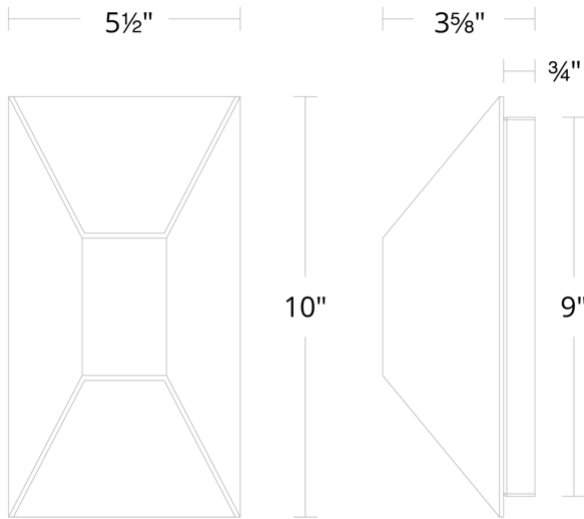

Project:

Location:

Fixture Type:

Catalog Number:

AVAILABLE FINISHES:

Maglev

WS-W24110

PRODUCT DESCRIPTION

An ultra-functional balanced sconce. This LED wall luminaire employs an etched glass diffuser that delivers interest-generating bidirectional illumination.

FEATURES

- ACLED driverless technology
- Up and down illumination
- Built in color temperature adjustability. Switch from 3000K/3500K/4000K
- 0-10V dimming option available (special order), unit dimensions: 3.4" x 1.2" x 0.5" (model#LDS065M010AFE-LO1)
- Option to pre-select color temperature or adjust in the field

SPECIFICATIONS

Rated Life	54000 Hours
Standards	ETL, cETL, Wet Location Listed, IP65, Title 24 JA8: 2019 Compliant, ADA
Input	120 VAC, 50/60Hz
Dimming	ELV: 100-10%, TRIAC: 100-10%
Mounting	Can be mounted on wall in all orientations
Color Temp	3500K, 4000K, 3000K
CRI	90
Construction	Extruded aluminum body with etched glass diffuser

WS-W24110

Model & Size	Color Temp	Finish	LED Watts	LED Lumens	Delivered Lumens
WS-W24110 10"	3000K	AL Brushed Aluminum	15.3W	632	472
	3000K	BK Black	15.3W	632	472
	3000K	BZ Bronze	15.3W	632	472
	3000K	WT White	15.3W	632	472
	3500K	AL Brushed Aluminum	15.3W	710	472
	3500K	BK Black	15.3W	710	472
	3500K	BZ Bronze	15.3W	710	472
	3500K	WT White	15.3W	710	472
	4000K	AL Brushed Aluminum	15.3W	641	472
	4000K	BK Black	15.3W	641	472
	4000K	BZ Bronze	15.3W	641	472
	4000K	WT White	15.3W	641	472

Example: **WS-W24110-40-WT**

For custom requests please contact customs@modernforms.com