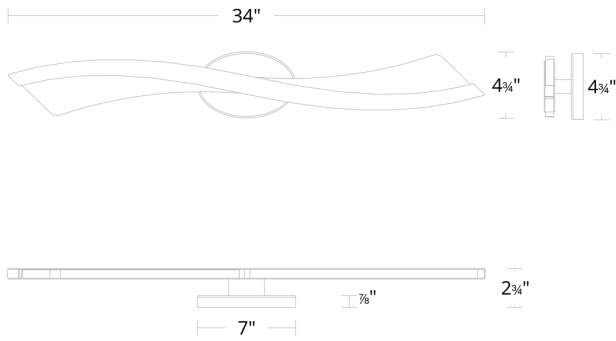

WS-46434

Project:

Location:

Fixture Type:

Catalog Number:

AVAILABLE FINISHES:

Ascot

WS-46434

PRODUCT DESCRIPTION

Formal wear. Like a fancy bow tie, this dapper vanity light is all about style. Curves of artisanal wispy glass accent its sleek frame.

FEATURES

- Driver concealed within the canopy
- Artisanal wispy glass shade. Each handcrafted piece is unique and lends itself to slight variations.

SPECIFICATIONS

Rated Life	50000 Hours
Standards	ETL, cETL,Damp Location Listed,ADA
Input	120/277V,50/60Hz
Dimming	ELV: 100-5%,TRIAC: 100-10%
Mounting	Can be mounted on wall in all orientations
Color Temp	3000K
CRI	90
Construction	Welded steel frame with cast glass diffuser

Model & Size	Color Temp	Finish	LED Watts	LED Lumens	Delivered Lumens
WS-46434 34"	3000K	AB Aged Brass	27W	2100	1321

Example: **WS-46434-AB**

For custom requests please contact customs@modernforms.com