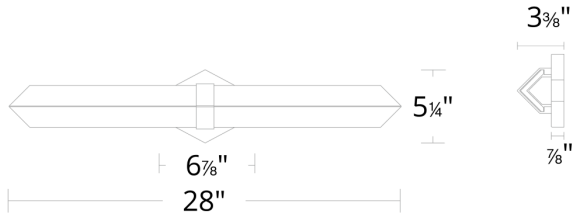

WS-20428

Project: _____

Location: _____

Fixture Type: _____

Catalog Number: _____

AVAILABLE FINISHES:

Javelin

WS-20428

PRODUCT DESCRIPTION

Light interaction. Lit from behind by hidden LEDs, an arrow of Spanish Alabaster embraced by a metallic band creates a luminous glow from natural veining and patterning inherent to this lovely stone.

FEATURES

- Driver concealed within the canopy
- First class quality Spanish alabaster
- Natural alabaster with unique veining in each crafted piece

SPECIFICATIONS

Rated Life	50000 Hours
Standards	ETL, cETL, Damp Location Listed, Title 24 JA8: 2019 Compliant, ADA
Input	120/277V, 50/60Hz
Dimming	ELV: 100-5%, TRIAC: 100-10%
Mounting	Can be mounted on wall in all orientations
Color Temp	3000K
CRI	90
Construction	Steel body with extruded aluminum frame and alabaster shade

REPLACEMENT PARTS

RPL-GLA-20428 - Alabaster

Model & Size	Color Temp	Finish	LED Watts	LED Lumens	Delivered Lumens
WS-20428 28"	3000K	AB Aged Brass	28.1W	2520	1342
	3000K	BN Brushed Nickel	28.1W	2520	1342

Example: **WS-20428-BN**

For custom requests please contact customs@modernforms.com