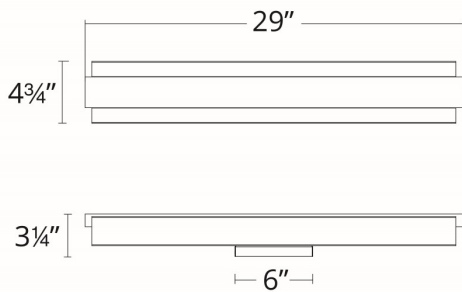

Project: _____

Location: _____

Fixture Type: _____

Catalog Number: _____

AVAILABLE FINISHES:

Posh

WS-14428

PRODUCT DESCRIPTION

Radiant, textural, elegant. LED illumination refracts through a sparkling reclaimed K5 crystal diffuser bound on either side by gleaming metallic bars.

FEATURES

- Driver concealed within the canopy
- Artisanal reclaimed K5 crystal shade
- Inner plate creates a mirrored effect

SPECIFICATIONS

Rated Life	50000 Hours
Standards	ETL, cETL,Damp Location Listed,ADA
Input	120/277V,50/60Hz
Dimming	ELV: 100-5%,TRIAC: 100-10%
Mounting	Can be mounted on wall in all orientations
Color Temp	3000K
CRI	90
Construction	Extruded aluminum frame with K5 crystal fused acrylic shade

WS-14428

Model & Size	Color Temp	Finish	LED Watts	LED Lumens	Delivered Lumens
WS-14428 29"	3000K	BK Black	22.8W	1770	685
	3000K	BN Brushed Nickel	22.8W	1770	685

Example: **WS-14428-BN**

For custom requests please contact customs@modernforms.com