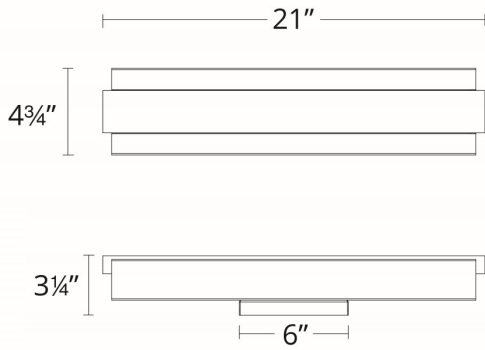

SPECIFICATIONS

Rated Life	50000 Hours
Standards	ETL, cETL,Damp Location Listed,ADA
Input	120/277V,50/60Hz
Dimming	ELV: 100-5%,TRIAC: 100-10%
Mounting	Can be mounted on wall in all orientations
Color Temp	3000K
CRI	90
Construction	Extruded aluminum frame with K5 crystal fused acrylic shade

WS-14428

Model & Size	Color Temp	Finish	LED Watts	LED Lumens	Delivered Lumens
WS-14428 29"	3000K	BK Black	22.8W	1770	685
	3000K	BN Brushed Nickel	22.8W	1770	685

Example: **WS-14428-BN**

For custom requests please contact customs@modernforms.com