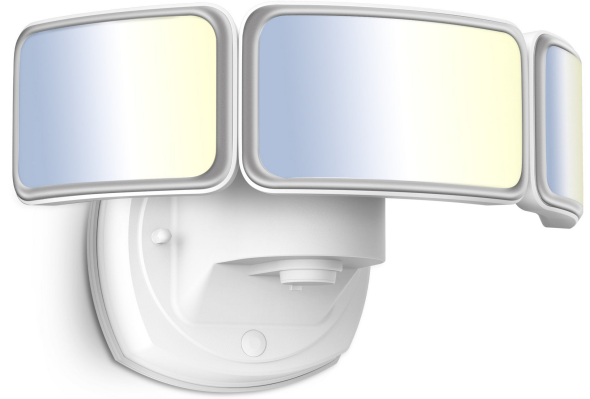

# 10.5 In. 48W Selectable White (3CCT) White LED Triple Head Flood Light

## Features

- Ultra-bright 5000-lumen lighting to keep residential and workspaces secure
- Built in dusk to dawn photocell sensor saves energy and money
- High quality LED performance and energy efficiency with LEDs integrated into the fixture so there are no bulbs to replace