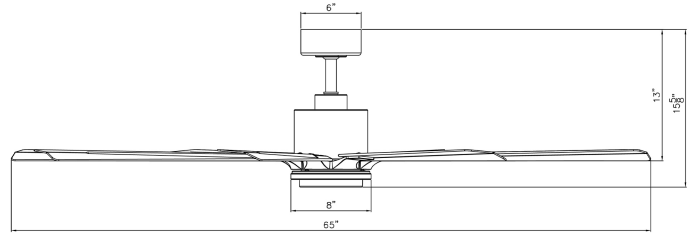

SIZE MATTERS

FR-W2403-65L

65" Ceiling Fan

MODERN FORMS SMART FANS

PRODUCT DESCRIPTION

Big, bold design is better. Offered in an impressive 65 and 84- inch sizes, the 8-blade Size Matters ceiling fan showcases elegant lines, sharply crafted blades and intelligent engineering. The motor is IPX4-wet rated for outdoor use. The fan's contemporary styling is finished in Matte Black complemented by Matte White blades. Control is easy with smart home ecosystems via the Modern Forms app.

SPECIFICATIONS

Construction:	Aluminum, ABS
Blade:	20° Pitch, 65" sweep
Downrod:	.75"W x 6"H included
Mounting Slope:	Up to 30°
Wire:	80"
Hanging Weight:	35 lbs.
Total Power:	53W
Standards:	UL/cUL Wet Location listed, Title 24 JA8-2016 Compliant, Title 20, Energy Star
Motor Type:	165 x 30 sensorless DC motor