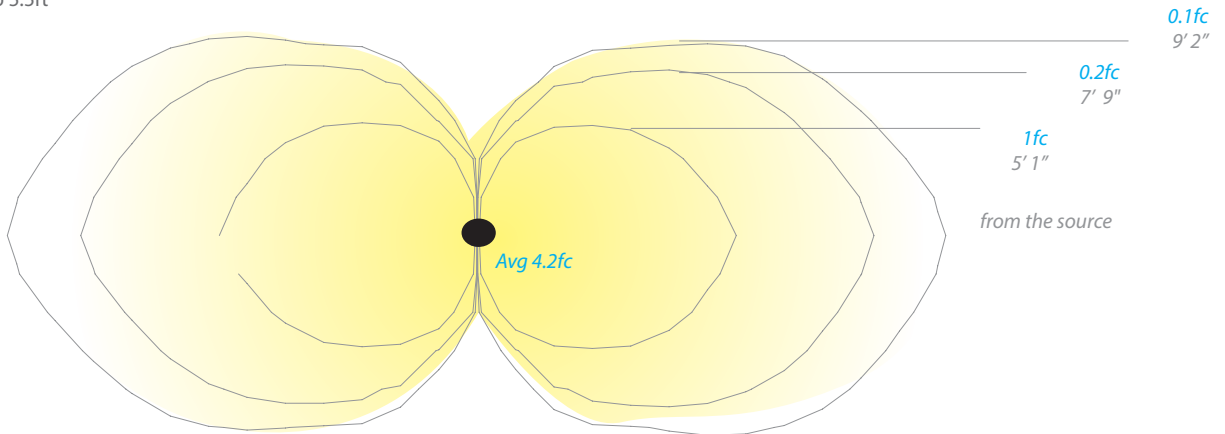

- Recommended spacing for installation :
  6612, 6613 (120V, 277V)
  Residential: 6.5 to 7.5ft
  Commercial: 4.5 to 5.5ft

6612, 6613 (120V, 277V)