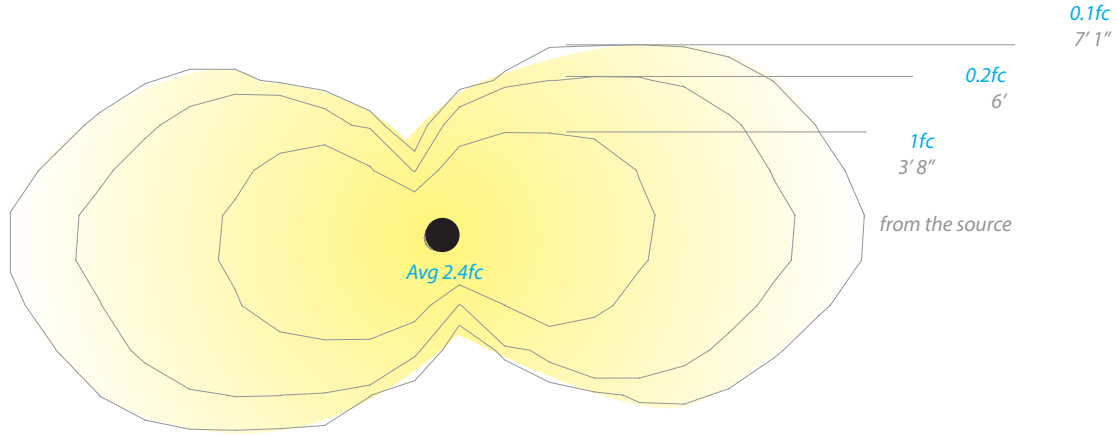

Western Distribution Center
 1750 Archibald Avenue
 Ontario, CA 91760

SCOOP 12V/120V/277V LED BOLLARD
6611/6612/6613

WAC
LANDSCAPE LIGHTING

- Recommended spacing for installation :
6611 (12V)
Residential: 5 to 6ft
Commercial: 3 to 4ft