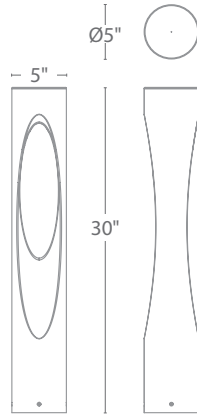

SCOOP 12V/120V/277V LED BOLLARD

6611/6612/6613

WAC

LANDSCAPE LIGHTING

Fixture Type:

Catalog Number:

Project: _____

Location: _____