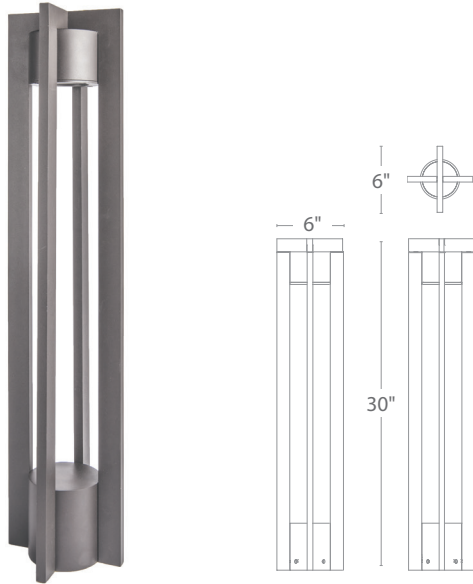

CHAMBER 12V/120V/277V LED BOLLARD

6631/6632/6633

WAC

LANDSCAPE LIGHTING

Fixture Type:

Catalog Number:

Project: _____

Location: _____

PRODUCT DESCRIPTION

Sleek linear design blends seamlessly into pathways while providing soft, even illumination

FEATURES

- IP66 rated, Protected against powerful water jets
- Factory sealed water tight fixtures
- Mounting accessories included
- UL & cUL 1838 Listed (12V); 1598 Listed (120V/277V)