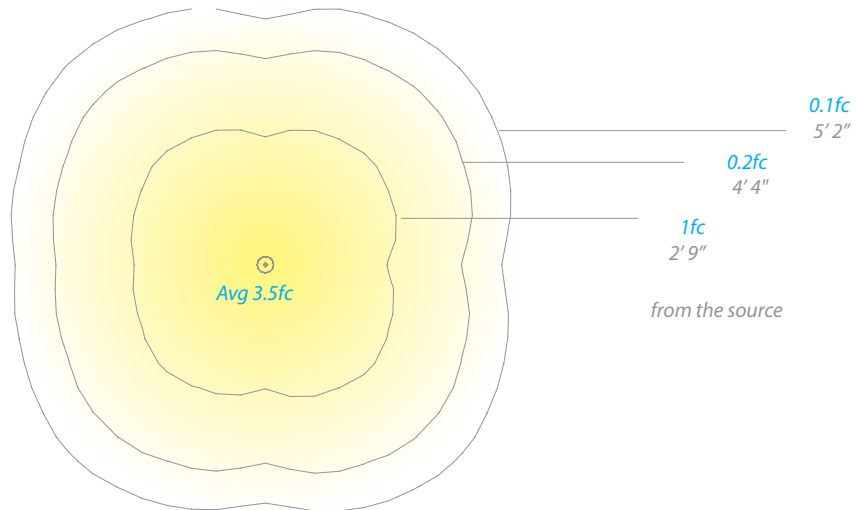

6632, 6633 (120V, 277V)

waclighting.com
Phone (800) 526.2588
Fax (800) 526.2585

Headquarters/Eastern Distribution Center
44 Harbor Park Drive
Port Washington, NY 11050

Central Distribution Center
1600 Distribution Ct
Lithia Springs, GA 30122

Western Distribution Center
1750 Archibald Avenue
Ontario, CA 91760