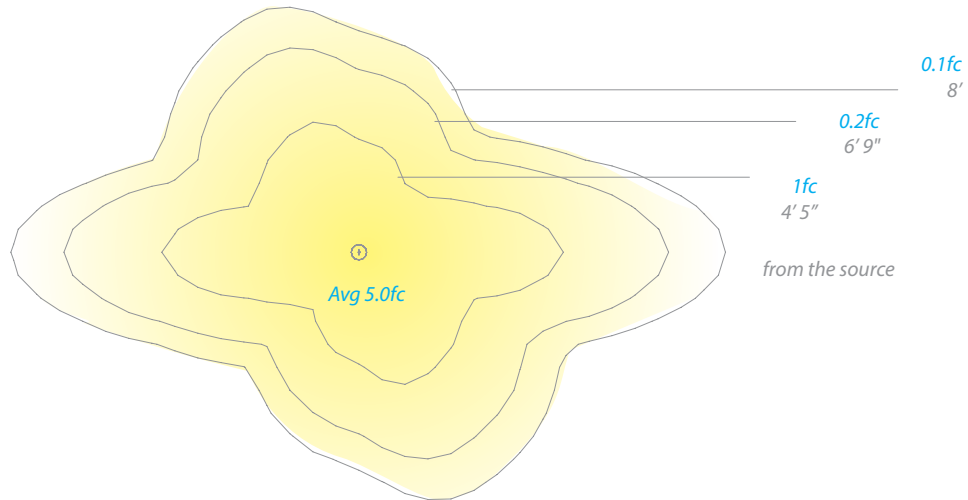

Western Distribution Center
 1750 Archibald Avenue
 Ontario, CA 91760

CHAMBER 12V/120V/277V LED BOLLARD

6631/6632/6633

WAC

LANDSCAPE LIGHTING

- Recommended spacing for installation :
6631 (12V)
Residential: 19.5 to 23ft
Commercial: 13 to 15.5ft