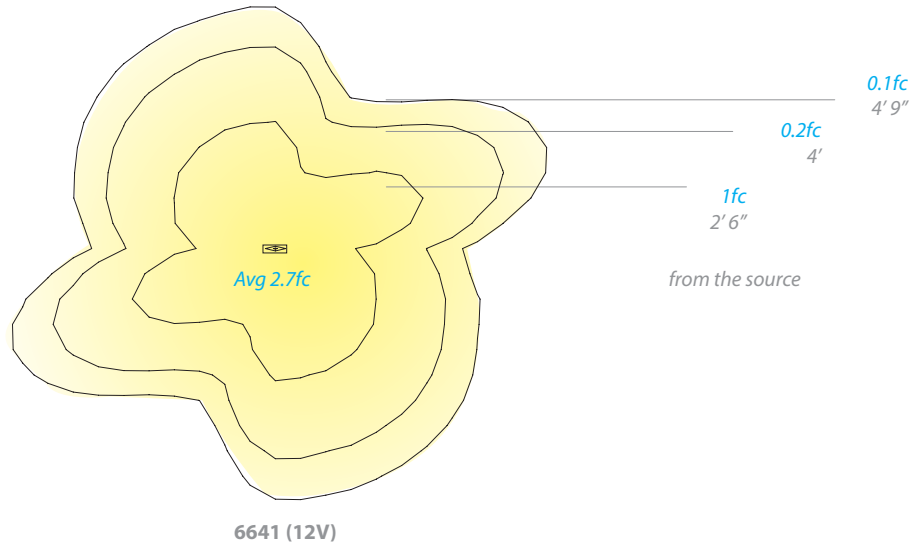

## LANDSCAPE LIGHTING

- Recommended spacing for installation :  
6641 (12V)  
Residential: 11.5 to 14ft  
Commercial: 7 to 9ft

- Recommended spacing for installation :  
6642, 6643 (120V, 277V)  
Residential: 12.5 to 14.5ft  
Commercial: 8 to 9.5ft