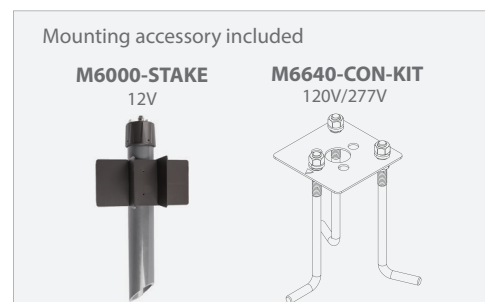

wacighting.com
Phone (800) 526.2588
Fax (800) 526.2585

Headquarters/Eastern Distribution Center
44 Harbor Park Drive
Port Washington, NY 11050

Central Distribution Center
1600 Distribution Ct
Lithia Springs, GA 30122

Western Distribution Center
1750 Archibald Avenue
Ontario, CA 91760