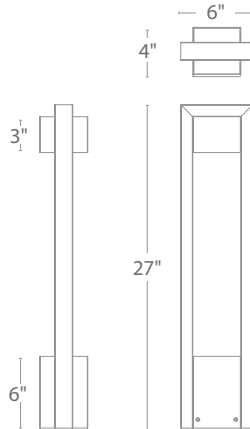

PARK 12V/120V/277V LED BOLLARD

6641/6642/6643

WAC

LANDSCAPE LIGHTING

Fixture Type:

Catalog Number:

Project: _____

Location: _____

PRODUCT DESCRIPTION

Sleek linear design blends seamlessly into pathways while providing soft, even illumination

FEATURES

- IP66 rated, Protected against powerful water jets
- Factory sealed water tight fixtures
- Mounting accessories included
- UL & cUL 1838 Listed (12V); 1598 Listed (120V/277V)

SPECIFICATIONS

6641
Input: 9-15VAC (Transformer is required)
Power: 5.5W / 6.0VA
Brightness: Up to 150 lm
CRI: 90
Rated Life: 60,000 hours
Dimming: MLV dimming only

6642
Input: 120V
Power: 12.5W
Brightness: Up to 390 lm
CRI: 90
Rated Life: 60,000 hours
Dimming: TRIAC or ELV dimming

6643
Input: 277V
Power: 10.5W
Brightness: Up to 430 lm
CRI: 90
Rated Life: 60,000 hours
Dimming: ELV dimming only

Model	Color Temp	Finishes
6641 12V	27 2700K Warm White	BZ Bronze on Aluminum
	30 3000K Pure White	BK Black on Aluminum
6642 120V	27 2700K Warm White	BZ Bronze on Aluminum
	30 3000K Pure White	BK Black on Aluminum
6643 277V	27 2700K Warm White	BZ Bronze on Aluminum
	30 3000K Pure White	BK Black on Aluminum

6643-___BZ

Example: **6643-30BZ**