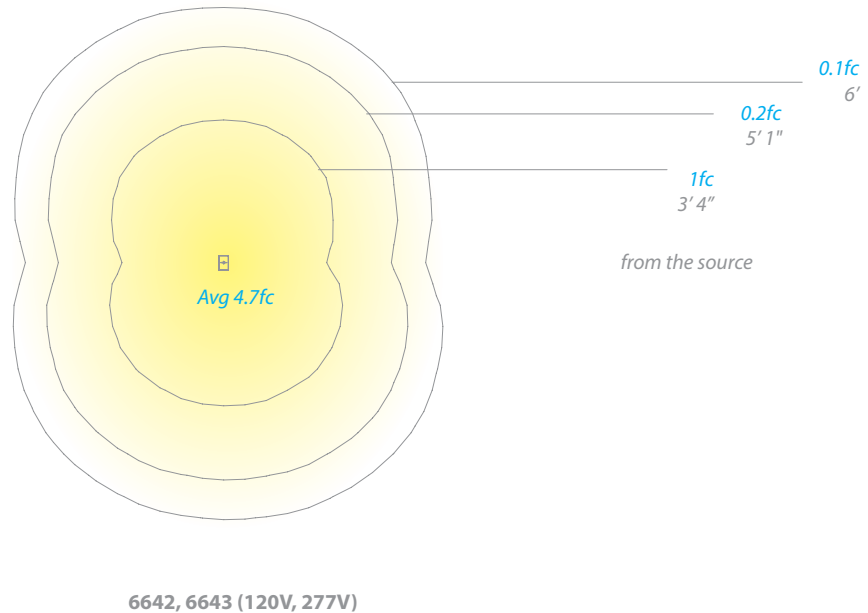

## LANDSCAPE LIGHTING

- Recommended spacing for installation :  
6641 (12V)  
Residential: 11.5 to 14ft  
Commercial: 7 to 9ft

- Recommended spacing for installation :  
6642, 6643 (120V, 277V)  
Residential: 12.5 to 14.5ft  
Commercial: 8 to 9.5ft