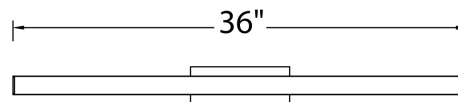

Fixture Type: _____

Catalog Number: _____

Project: _____

Location: _____

Brink Bathroom Sconce

Model & Size	Color Temp & CRI	Watt	LED Lumens	Delivered Lumens	Finish
WS-77636 36"	2700K 90	30W	2365	1985	AL Brushed Aluminum
	3000K 90	30W	2445	2095	BK Brushed Black
	3500K 90	30W	2561	2180	BR Brushed Brass

Example: **WS-77636-27-AL**

DESCRIPTION

A beautiful bar of pure LED light radiates through the co-extruded acrylic diffuser for brighter illumination, and an adjustable back plate adds versatility to this design's many attributes. It's a clean modern sconce anywhere you mount it.

FEATURES

- Conversion plate for 4" J box included
- Adjustable backplate
- Driver installed within the Junction Box, driver dimension: 2.76" x 1.26" x 1.18"
- 5 year warranty

SPECIFICATIONS

Color Temp:	3500K, 3000K, 2700K
Input:	120-277 VAC, 50/60Hz
CRI:	90
Dimming:	ELV: 100 - 5%
Rated Life:	85000 Hours
Mounting:	Can be mounted on wall in all orientations
Standards:	ETL, cETL, Energy Star 2.0 Damp Location Listed
Construction:	Aluminum hardware with co-extruded acrylic diffuser

FINISHES

LINE DRAWING

WS-77636