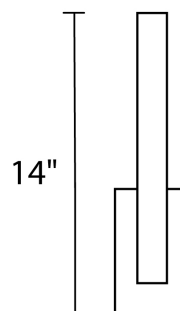

Fixture Type: _____

Catalog Number: _____

Project: _____

Location: _____

Brink Bathroom Sconce

Model & Size	Color Temp & CRI	Watt	LED Lumens	Delivered Lumens	Finish
WS-77612 12"	2700K 90	10.5W	863	779	AL Brushed Aluminum
	3000K 90	10.5W	905	791	BK Brushed Black
	3500K 90	10.5W	935	840	BR Brushed Brass

Example: **WS-77612-27-AL**

DESCRIPTION

A beautiful bar of pure LED light radiates through the co-extruded acrylic diffuser for brighter illumination, and an adjustable back plate adds versatility to this design's many attributes. It's a clean modern sconce anywhere you mount it.

FEATURES

- Conversion plate for 4" J box included
- Adjustable backplate
- Driver installed within the Junction Box, driver dimension: 2.76" x 1.26" x 1.18"
- 5 year warranty

SPECIFICATIONS

Color Temp:	3500K, 3000K, 2700K
Input:	120-277 VAC, 50/60Hz
CRI:	90
Dimming:	ELV: 100 - 5%
Rated Life:	85000 Hours
Mounting:	Can be mounted on wall in all orientations
Standards:	ETL, cETL, Energy Star 2.0 Damp Location Listed
Construction:	Aluminum hardware with co-extruded acrylic diffuser

FINISHES

LINE DRAWING

WS-77612