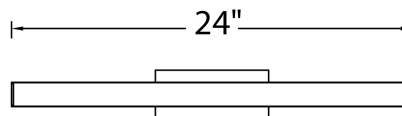

Fixture Type: _____

Catalog Number: _____

Project: _____

Location: _____

Brink Bathroom Sconce

Model & Size	Color Temp & CRI	Watt	LED Lumens	Delivered Lumens	Finish
WS-77624 24"	2700K 90	20.5W	1595	1330	AL Brushed Aluminum
	3000K 90	20.5W	1720	1440	BK Brushed Black
	3500K 90	20.5W	1785	1510	BR Brushed Brass

Example: **WS-77624-27-AL**

DESCRIPTION

A beautiful bar of pure LED light radiates through the co-extruded acrylic diffuser for brighter illumination, and an adjustable back plate adds versatility to this design's many attributes. It's a clean modern sconce anywhere you mount it.

FEATURES

- Conversion plate for 4" J box included
- Adjustable backplate
- Driver installed within the Junction Box, driver dimension: 2.76" x 1.26" x 1.18"
- 5 year warranty

SPECIFICATIONS

Color Temp:	3500K, 3000K, 2700K
Input:	120-277 VAC, 50/60Hz
CRI:	90
Dimming:	ELV: 100 - 5%
Rated Life:	85000 Hours
Mounting:	Can be mounted on wall in all orientations
Standards:	ETL, cETL, Energy Star 2.0 Damp Location Listed
Construction:	Aluminum hardware with co-extruded acrylic diffuser

FINISHES

LINE DRAWING

WS-77624