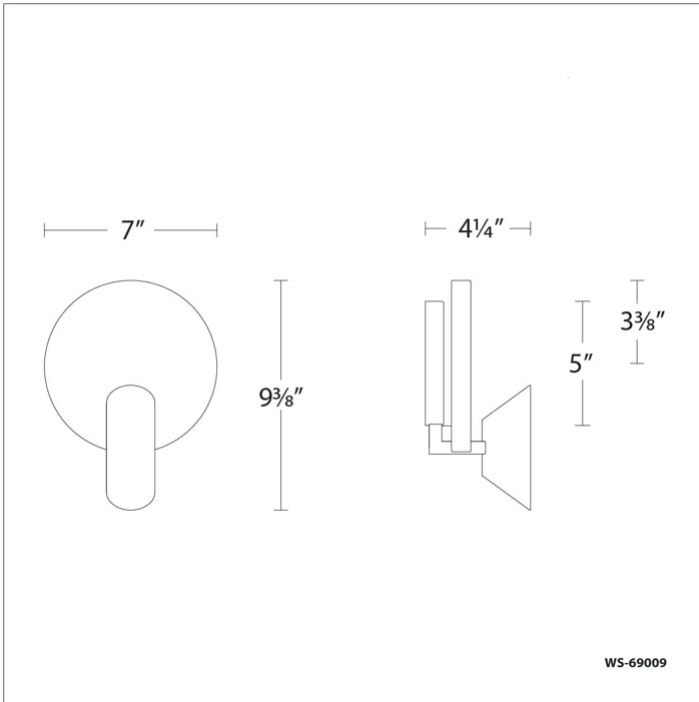

Project:

Location:

Fixture Type:

Catalog Number:

AVAILABLE FINISHES:

Oracle

WS-69009

FEATURES

- ACLED driverless technology
- Reclaimed K5 crystal
- Light is evenly diffused

SPECIFICATIONS

Rated Life	54000 Hours
Standards	ETL, cETL, Damp Location Listed, Title 24 JA8: 2019 Compliant
Input	120 VAC, 50/60Hz
Dimming	ELV: 100-10%, TRIAC: 100-10%
Mounting	Can be mounted on wall vertically or upside down
Color Temp	3000K
CRI	90
Construction	Aluminum body with K5 crystal fused acrylic

Model & Size	Color Temp	Finish	LED Watts	LED Lumens	Delivered Lumens
WS-69009 9"	3000K 3000K	AB Aged Brass AN Antique Nickel	10.9W 10.9W	521 521	432 432

Example: **WS-69009-AN**

For custom requests please contact customs@modernforms.com