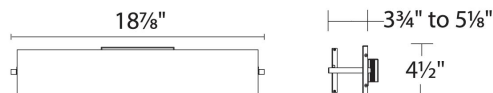

Fixture Type: _____

Catalog Number: _____

Project: _____

Location: _____

Line Bathroom Sconce

Model & Size	Color Temp & CRI	Watt	LED Lumens	Delivered Lumens	Finish
WS-6718 18"	2700K 90	16.5W	1004	770	AL Brushed Aluminum
	3000K 90	16.5W	1109	850	BK Black

Example: **WS-6718-27-AL**

- For 277V special order, add an "F" before the finish: WS-6718F-27-AL

DESCRIPTION

Uber-thin edge-lit LED panels provide a downward task light free of any hot spots as well as an upward ambient illumination. Even better, the design can be rotated around to provide direct or indirect illumination as the needs arise when installed in a bath.

FEATURES

- Vertical or horizontal mount with 330° adjustment
- Super thin, 5/8" edge-lit LED panel
- Transformer installed within the Junction Box, transformer dimension: 2.00" x 1.38" x 1.02"
- 5 year warranty

SPECIFICATIONS

Color Temp:	2700K, 3000K
Input:	120 VAC, 50/60Hz
CRI:	90
Dimming:	ELV: 100 - 10%
Rated Life:	80000 Hours
Mounting:	Can be mounted on ceiling or wall in all orientations
Standards:	ETL, cETL Damp Location Listed
Construction:	Aluminum hardware with ultra-thin light-guide acrylic diffuser

FINISHES

LINE DRAWING

WS-6718