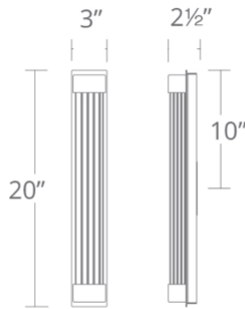

FEATURES

- ACLED driverless technology
- V-cut K5 seedy crystal

SPECIFICATIONS

Rated Life	54000 Hours
Standards	ETL, cETL,Damp Location Listed,Title 24 JA8: 2019 Compliant
Input	120 VAC,50/60Hz
Dimming	ELV
Color Temp	3500K
CRI	90
Construction	Extruded aluminum hardware with steel end caps, K5-grade V-cut crystal

REPLACEMENT PARTS

RPL-GLA-58814 - Glass

Model & Size	Color Temp	Finish	LED Watts	LED Lumens	Delivered Lumens
WS-58814 14"	3500K	AB Aged Brass	15.4W	793	539

Example: **WS-58814-AB**

For custom requests please contact customs@modernforms.com

REPLACEMENT PARTS

RPL-GLA-58820 - Glass

Model & Size	Color Temp	Finish	LED Watts	LED Lumens	Delivered Lumens
WS-58820 20"	3500K	AB Aged Brass	15.4W	803	661

Example: **WS-58820-AB**

For custom requests please contact customs@modernforms.com

REPLACEMENT PARTS

RPL-GLA-58827 - Glass

WS-58827

Model & Size	Color Temp	Finish	LED Watts	LED Lumens	Delivered Lumens
WS-58827 27"	3500K	AB Aged Brass	15.4W	836	718

Example: **WS-58827-AB**

For custom requests please contact customs@modernforms.com