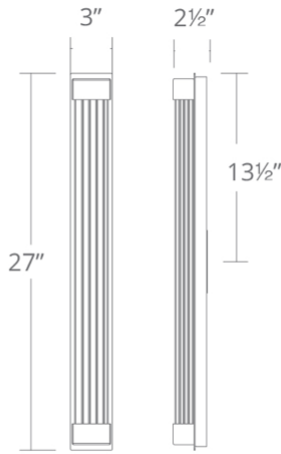

REPLACEMENT PARTS

RPL-GLA-58814 - Glass

Model & Size	Color Temp	Finish	LED Watts	LED Lumens	Delivered Lumens
WS-58814 14"	3500K	AB Aged Brass	15.4W	793	539

Example: **WS-58814-AB**

For custom requests please contact customs@modernforms.com

REPLACEMENT PARTS

RPL-GLA-58820 - Glass

Model & Size	Color Temp	Finish	LED Watts	LED Lumens	Delivered Lumens
WS-58820 20"	3500K	AB Aged Brass	15.4W	803	661

Example: **WS-58820-AB**

For custom requests please contact customs@modernforms.com

Project: _____

Location: _____

Fixture Type: _____

Catalog Number: _____

AVAILABLE FINISHES:

Tower

WS-58827

FEATURES

REPLACEMENT PARTS

RPL-GLA-58827 - Glass

WS-58827

Model & Size	Color Temp	Finish	LED Watts	LED Lumens	Delivered Lumens
WS-58827 27"	3500K	AB Aged Brass	15.4W	836	718

Example: **WS-58827-AB**

For custom requests please contact customs@modernforms.com