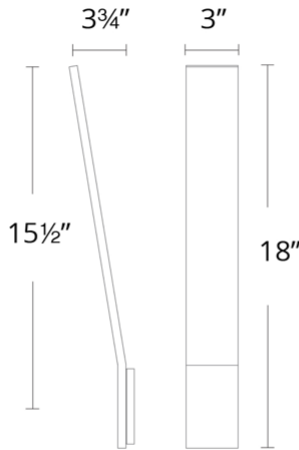

WS-11718

Model & Size	Color Temp	Finish	LED Watts	LED Lumens	Delivered Lumens
WS-11718 18"	3000K 3000K	DW Dark Walnut WAL Walnut	19W 19W	1348 1348	1225 1225

Example: **WS-11718-WAL**

•For 277V special order, add an "F" before the finish: WS-11718F-WAL