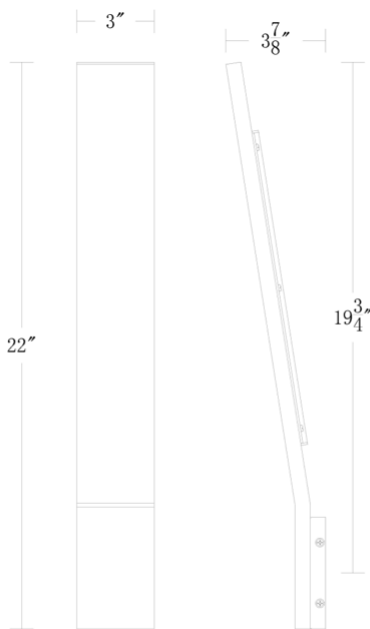

Model & Size	Color Temp	Finish	LED Watts	LED Lumens	Delivered Lumens
WS-11722 22"	3000K 3000K	DW Dark Walnut WAL Walnut	19W 19W	1406 1406	1071 1071

Example: **WS-11722-WAL**

•For 277V special order, add an "F" before the finish: WS-11722F-WAL

For custom requests please contact customs@modernforms.com