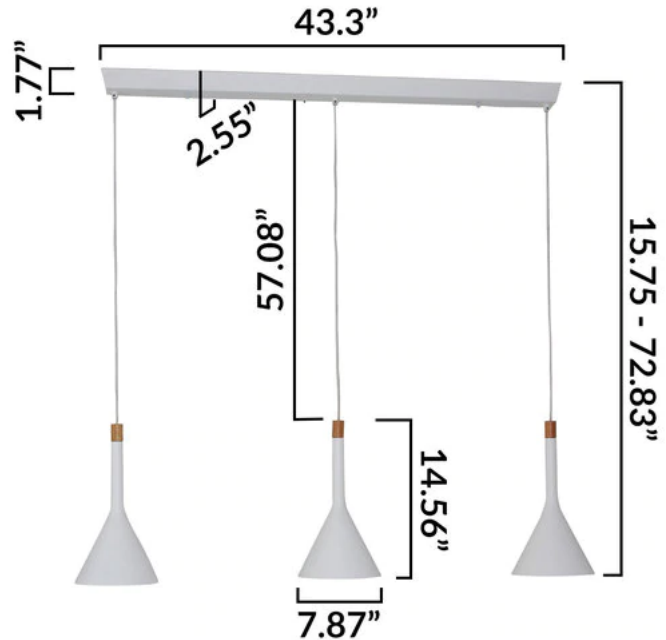

3 Light Modern Pendant Kitchen Island Light - Cornucopia Series

DESCRIPTION

Material: Metal
 Voltage: 120V AC
 Socket Type: E26 Medium Base
 Bulb Type (x3): A / PAR / BR
 Power Rating: 60w Max Per Socket
 Mounting: Ceiling
 Dimensions: See Below
 Certifications: UL Certified / IP20

FEATURES

Gold Interior

Sleek Modern Design

Wood Accent Trim

DIMENSIONS

ORDERING INFORMATION

TM-7807

<p>TM-7807</p> <p>Fixture Type: _____</p> <p>Job Name: _____</p> <p>Notes: _____</p>
--