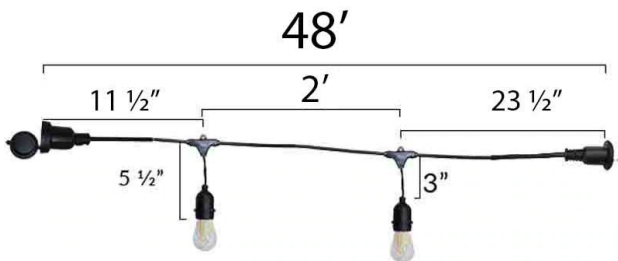

## 120V Dimmable Outdoor LED Patio String Light w/ Giant Edison Bulb

### DESCRIPTION

Brand: AQLIGHTING  
 Voltage: 120V (12V Available Upon Request)  
 Number of Lights: 12 / 15 / 24  
 Power Draw: 60w / 75w / 120w Per String  
 Bulb Spacing: 24" / 37Ω" / 24"  
 Max Run: 2 sets 24-48 / 3 sets 15-48 / 4 sets 12-24  
 Bulb Socket: E26 Medium Base  
 Bulb Type: ST214 Edison Style Filament  
 Bulb Wattage: 2100K 5.5w Per Bulb / 2700K 2.2.w Per Bulb  
 Lumens Per Bulb: (2100K) 400lm Per Bulb / (2700K) 200lm Per Bulb  
 Total Lumen Count: (2100K) 4,800 Lumens (24" spacing, 24' Length) / 4,800 Lumens (36" spacing, 48' Length) / 9,600 Lumens (24" spacing, 48' Length) (2700K) 2,400 Lumens (24" spacing, 24' Length) / 3,000 Lumens (36" spacing, 48' Length) / 9,600 Lumens (24" spacing, 48' Length)  
 Color Temperature: Warm White 2100K, 2700K  
 Socket Drop: 3" Drop Cord  
 Dimmable: Full Range w/ CFL / LED Dimmer  
 UL Certifications: E308842 (Cord) / E323736 (Socket) / E476246 (Bulb)

12 & 24 LIGHT STRING DIMENSIONS (available in 24' and 49' lengths)

15 LIGHT STRING DIMENSIONS

### ORDERING INFORMATION

SL-ZY-ST214	KELVIN	QUANTITY OF BULBS	LENGTH
21	2100K	12 2' SPACING (ONLY AVAIL IN 24')	24'
27	2700K	15 3' SPACING (ONLY AVAIL IN 48')	48'
		24 2' SPACING (ONLY AVAIL IN 48')	

SL-ZY-ST214 - \_\_\_\_\_ - \_\_\_\_\_ - \_\_\_\_\_