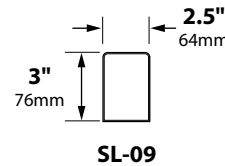

SURFACE/DIRECTIONAL SL-09 SERIES

TYPE

SPECIFICATIONS

CONSTRUCTION: Spun aluminum, brass or copper canister; -AB models have matching aluminum, brass or copper adjustable aiming bracket

LENS: None

LAMP SUPPLIED: 18w S8 #1141; 1200 hours average rating (25w max)

FINISH: Aluminum - Black texture polyester powder coat. Optional finishes available Brass and Copper - Unfinished. Optional finishes available

SL-09-ALR12-COP

SL-09-ALR12-AB-COP

ORDERING INFORMATION

CATALOG NO.	DESCRIPTION	LAMP	SHIP WEIGHT
SL-09-BLT	Spun Aluminum Down Light	18w S8 #1141	1.0 lbs.
SL-09-BRS	Spun Brass Down Light	18w S8 #1141	1.0 lbs.
SL-09-COP	Spun Copper Down Light	18w S8 #1141	1.0 lbs.
SL-09-AB-BLT	Spun Aluminum Down Light with Aiming Bracket	18w S8 #1141	1.0 lbs.
SL-09-AB-BRS	Spun Brass Down Light with Aiming Bracket	18w S8 #1141	1.0 lbs.
SL-09-AB-COP	Spun Copper Down Light with Aiming Bracket	18w S8 #1141	1.0 lbs.

FOLLOWING ALR12 FIXTURES ARE ALSO AVAILABLE WITH 6° NARROW SPOT & 18° MEDIUM SPOT

SL-09-ALR12-BLT	Spun Aluminum Down Light	20w ALR12 FL(32°)	1.0 lbs.
SL-09-ALR12-BRS	Spun Brass Down Light	20w ALR12 FL(32°)	1.0 lbs.
SL-09-ALR12-COP	Spun Copper Down Light	20w ALR12 FL(32°)	1.0 lbs.
SL-09-ALR12-AB-BLT	Spun Aluminum Down Light with Aiming Bracket	20w ALR12 FL(32°)	1.0 lbs.
SL-09-ALR12-AB-BRS	Spun Brass Down Light with Aiming Bracket	20w ALR12 FL(32°)	1.0 lbs.
SL-09-ALR12-AB-COP	Spun Copper Down Light with Aiming Bracket	20w ALR12 FL(32°)	1.0 lbs.

SL-09

SL-09-AB

LIGHT DISTRIBUTIONS AND PHOTOMETRICS

SL-09
Half Spread Photometrics
20 ft. (6.0m) diameter

SL-09
Half Spread Photometrics
24 ft. (7.2m) diameter

Black Texture (Standard)	Antique Verde	Bronze Texture	Camel	White Texture	Hunter Texture	Rust	Weathered Iron	Weathered Brown	Stucco	Rubbed Verde	Chrome Powder	Acid Rust	Acid Verde	Black Acid Treatment
-BLT	-ATV	-BRT	-CAM	-WTX	-HTX	-RST	-WIR	-WBR	-STU	-RBV	-CPR	-BAR/CAR	-BAV/CAV	-BAT