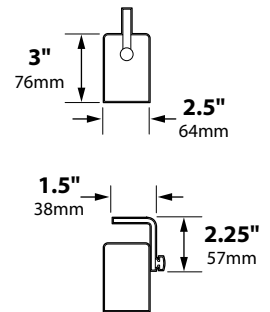

SURFACE/DIRECTIONAL SL-09 SERIES

TYPE

SPECIFICATIONS

CONSTRUCTION: Spun aluminum, brass or copper canister; -AB models have matching aluminum, brass or copper adjustable aiming bracket

LENS: None

LAMP SUPPLIED: 18w S8 #1141; 1200 hours average rating (25w max)

FINISH: Aluminum - Black texture polyester powder coat. Optional finishes available Brass and Copper - Unfinished. Optional finishes available

SL-09-ALR12-COP

SL-09-ALR12-AB-COP

ORDERING INFORMATION

CATALOG NO.	DESCRIPTION	LAMP	SHIP WEIGHT
SL-09-BLT	Spun Aluminum Down Light	18w S8 #1141	1.0 lbs.
SL-09-BRS	Spun Brass Down Light	18w S8 #1141	1.0 lbs.
SL-09-COP	Spun Copper Down Light	18w S8 #1141	1.0 lbs.
SL-09-AB-BLT	Spun Aluminum Down Light with Aiming Bracket	18w S8 #1141	1.0 lbs.
SL-09-AB-BRS	Spun Brass Down Light with Aiming Bracket	18w S8 #1141	1.0 lbs.
SL-09-AB-COP	Spun Copper Down Light with Aiming Bracket	18w S8 #1141	1.0 lbs.

FOLLOWING ALR12 FIXTURES ARE ALSO AVAILABLE WITH 6° NARROW SPOT & 18° MEDIUM SPOT

SL-09-ALR12-BLT	Spun Aluminum Down Light	20w ALR12 FL(32°)	1.0 lbs.
SL-09-ALR12-BRS	Spun Brass Down Light	20w ALR12 FL(32°)	1.0 lbs.
SL-09-ALR12-COP	Spun Copper Down Light	20w ALR12 FL(32°)	1.0 lbs.
SL-09-ALR12-AB-BLT	Spun Aluminum Down Light with Aiming Bracket	20w ALR12 FL(32°)	1.0 lbs.
SL-09-ALR12-AB-BRS	Spun Brass Down Light with Aiming Bracket	20w ALR12 FL(32°)	1.0 lbs.
SL-09-ALR12-AB-COP	Spun Copper Down Light with Aiming Bracket	20w ALR12 FL(32°)	1.0 lbs.

SL-09

SL-09-AB

LIGHT DISTRIBUTIONS AND PHOTOMETRICS

SL-09
Half Spread Photometrics
20 ft. (6.0m) diameter

SL-09
Half Spread Photometrics
24 ft. (7.2m) diameter

Black Texture (Standard)	Antique Verde	Bronze Texture	Camel	White Texture	Hunter Texture	Rust	Weathered Iron	Weathered Brown	Stucco	Rubbed Verde	Chrome Powder	Acid Rust	Acid Verde	Black Acid Treatment
-BLT	-ATV	-BRT	-CAM	-WTX	-HTX	-RST	-WIR	-WBR	-STU	-RBV	-CPR	-BAR/CAR	-BAV/CAV	-BAT