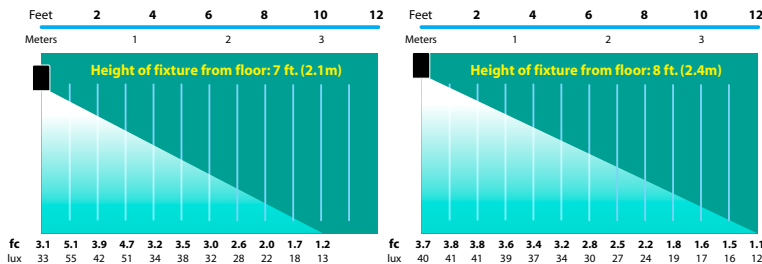

FOLLOWING ALR12 FIXTURES ARE ALSO AVAILABLE WITH 6° NARROW SPOT & 18° MEDIUM SPOT

SL-09-ALR12-BLT	Spun Aluminum Down Light	20w ALR12 FL(32°)	1.0 lbs.
SL-09-ALR12-BRS	Spun Brass Down Light	20w ALR12 FL(32°)	1.0 lbs.
SL-09-ALR12-COP	Spun Copper Down Light	20w ALR12 FL(32°)	1.0 lbs.
SL-09-ALR12-AB-BLT	Spun Aluminum Down Light with Aiming Bracket	20w ALR12 FL(32°)	1.0 lbs.
SL-09-ALR12-AB-BRS	Spun Brass Down Light with Aiming Bracket	20w ALR12 FL(32°)	1.0 lbs.
SL-09-ALR12-AB-COP	Spun Copper Down Light with Aiming Bracket	20w ALR12 FL(32°)	1.0 lbs.

SL-09

SL-09-AB

LIGHT DISTRIBUTIONS AND PHOTOMETRICS

SL-09
Half Spread Photometrics
20 ft. (6.0m) diameter

SL-09
Half Spread Photometrics
24 ft. (7.2m) diameter

Black Texture (Standard)	Antique Verde	Bronze Texture	Camel	White Texture	Hunter Texture	Rust	Weathered Iron	Weathered Brown	Stucco	Rubbed Verde	Chrome Powder	Acid Rust	Acid Verde	Black Acid Treatment
-BLT	-ATV	-BRT	-CAM	-WTX	-HTX	-RST	-WIR	-WBR	-STU	-RBV	-CPR	-BAR/CAR	-BAV/CAV	-BAT