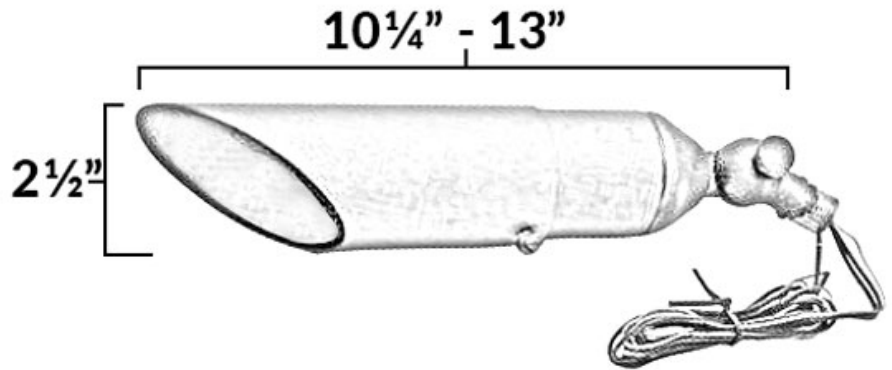

12V / 120V Premium Brass Landscape Spotlight w/ Angle Shield - PSGALD12

DESCRIPTION

Voltage: 12V / 120V
 Socket Type: UL Certified JC Bi-Pin (E230758)
 Bulb Type: MR11 / MR16
 Power Rating: 50w Max
 Mounting: Ground / Surface
 Fixture Weight: 2.69 lbs.

FINISHES

Bronze

Black

DIMENSIONS

ORDERING INFORMATION

PSGALD12	VOLTAGE	FINISH	COLOR TEMPERATURE	WATTAGE	BEAM SPREAD
	12V	BR	WW	3.6W	15 DEGREE
	120V	BK	CW	4W	30 DEGREE
				5W	45 DEGREE
				7W	60 DEGREE
					100 DEGREE