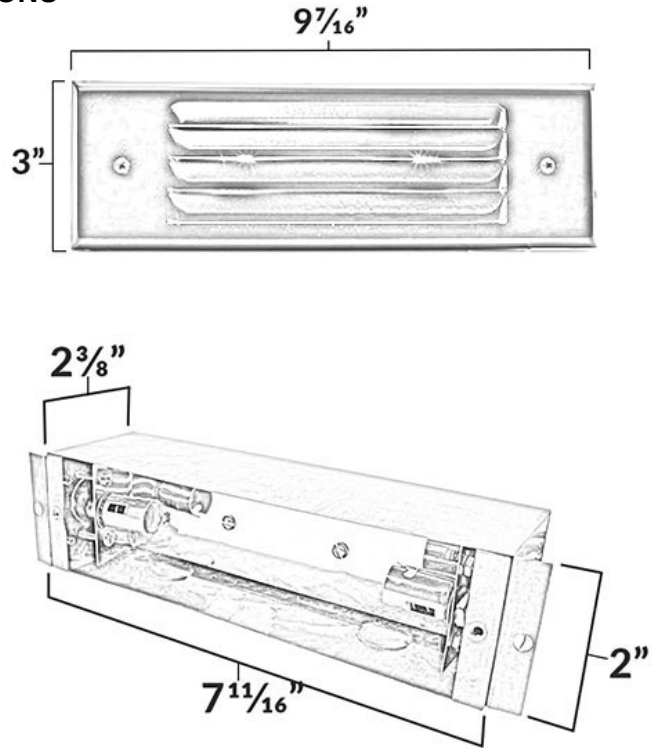

Brass Louver Deck Light - PRLB-HL-DV

DESCRIPTION

Voltage: 12V / 120V
 Socket Type: UL Certified G4 JC Bi-Pin (E230758) (2x)
 Bulb Type: JC Bi-Pin Cluster
 Power Rating: 70w Max
 Mounting: Recessed Flush Mount
 Fixture Weight: 2.67 lbs.

DIMENSIONS

FINISHES

BLACK

BRUSHED NICKEL

RAW BRASS

WHITE

ORDERING INFORMATION

PRLB-HL-DV	VOLTAGE	FINISH	HOUSING	BULB
	12V	BK Black	STD STANDARD	WW 12V 2.3W WARM WHITE G4 COB JC BI PIN
	120V	BN BRUSHED NICKEL	HVD HEAVY DUTY	CW 12V 2.3W COOL WHITE G4 COB JC BI PIN
		RB RAW BRASS		
		WH WHITE		