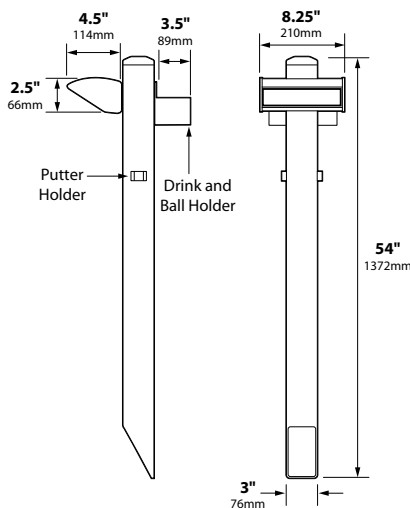

JOB INFORMATION	
Type:	Date:
Job Name:	
Cat. No.:	
Lamp(s):	
Specifier:	
Contractor:	
Notes:	
FOCUS INDUSTRIES INC. 25301 COMMERCENTRE DRIVE LAKE FOREST, CA 92630	
www.focusindustries.com sales@focusindustries.com (949) 830-1350 • FAX (949) 830-3390	

Black Texture (Standard)	Antique Verde	Bronze Texture	Camel	White Texture	Hunter Texture	Rust	Weathered Iron	Weathered Brown	Stucco	Rubbed Verde	Chrome Powder	Acid Rust	Acid Verde	Black Acid Treatment
-BLT	-ATV	-BRT	-CAM	-WTX	-HTX	-RST	-WIR	-WBR	-STU	-RBV	-CPR	-BAR/CAR	-BAV/CAV	-BAT