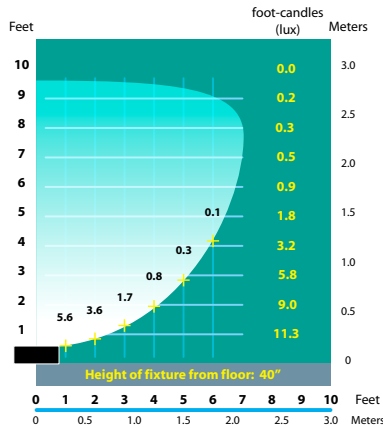

PUTTING GREEN LIGHTS PGL-04 SERIES

TYPE

LIGHT DISTRIBUTIONS AND PHOTOMETRICS

2x 20w. Halogen S.C. Base
PGL-04