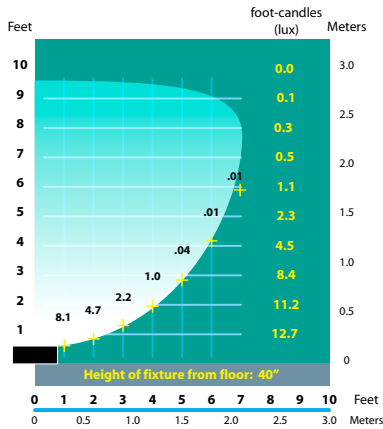

1x 13w. CFL 4100K WARM WHITE
PGL-04