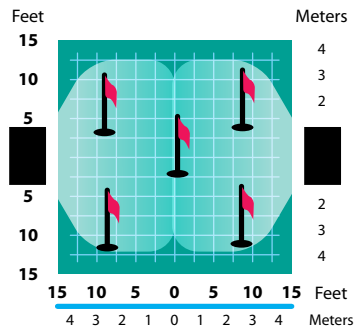

## LIGHT DISTRIBUTIONS AND PHOTOMETRICS

2x 20w. Halogen S.C. Base  
**PGL-04**

2x 35w. Halogen DS.C. Base  
**PGL-04**

1x 13w. CFL 4100K WARM WHITE  
**PGL-04**

**PGL-04 Light Distribution**

Black Texture (Standard)	Antique Verde	Bronze Texture	Camel	White Texture	Hunter Texture	Rust	Weathered Iron	Weathered Brown	Stucco	Rubbed Verde	Chrome Powder	Acid Rust	Acid Verde	Black Acid Treatment
-BLT	-ATV	-BRT	-CAM	-WTX	-HTX	-RST	-WIR	-WBR	-STU	-RBV	-CPR	-BAR/CAR	-BAV/CAV	-BAT