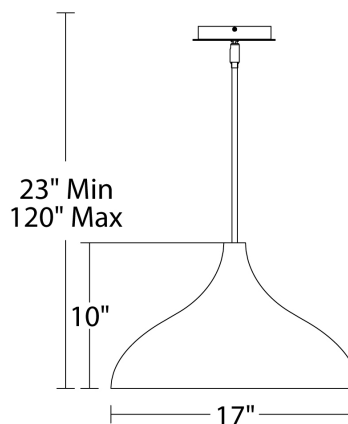

REPLACEMENT PARTS

- RPL-RDOOUT06-886-BK - 6" rod - BK finish
- RPL-RDOOUT12-886-BK - 12" rod - BK finish
- RPL-GLA-W55813 - Glass for PD-W55817
- RPL-RDOOUT06-886-WT - 6" rod - WT finish
- RPL-RDOOUT12-886-WT - 12" rod - WT finish

FINISHES

LINE DRAWING

PD-W55817