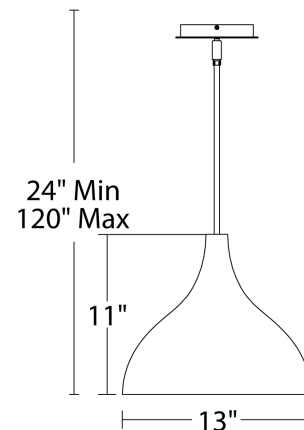

FINISHES

LINE DRAWING

PD-W55813