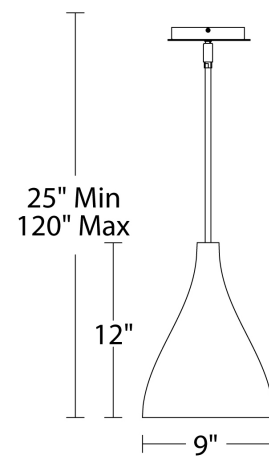

FINISHES

LINE DRAWING

PD-W55809