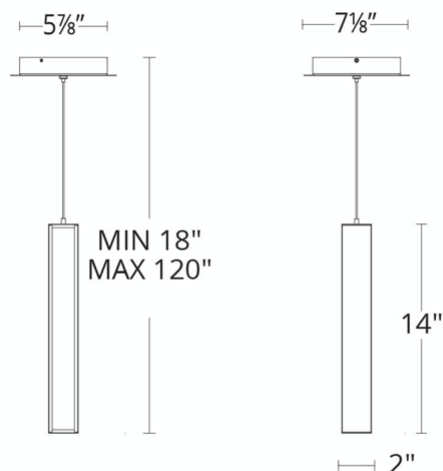

Project: _____

Location: _____

Fixture Type: _____

Catalog Number: _____

AVAILABLE FINISHES:

Chaos

PD-64814

PRODUCT DESCRIPTION

FEATURES

- Driver concealed within the canopy
- Thin powered aircraft cables provide an ultra clean look for adjustable suspension height
- Can be mounted on a sloped ceiling

SPECIFICATIONS

Rated Life	50000 Hours
Standards	ETL, cETL,Damp Location Listed, Title 24 JA8: 2019 Compliant
Input	120-277V, 50/60Hz
Dimming	ELV, 0-10V, TRIAC
Color Temp	3000K
CRI	90
Construction	Aluminum body with acrylic diffuser

PD-64814

Model & Size	Color Temp	Finish	LED Watts	LED Lumens	Delivered Lumens
PD-64814 14"	3000K 3000K	AB Aged Brass BK Black	9.9W 9.9W	875 875	530 530

Example: **PD-64814-BK**

For custom requests please contact customs@modernforms.com

PD-64820

Model & Size	Color Temp	Finish	LED Watts	LED Lumens	Delivered Lumens
PD-64820 20"	3000K 3000K	AB Aged Brass BK Black	14.7W 14.7W	1444 1444	826 826

Example: **PD-64820-BK**

For custom requests please contact customs@modernforms.com