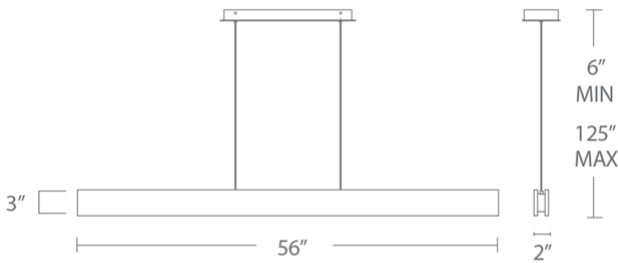

REPLACEMENT PARTS

RPL-GLA-58756 - Glass

PD-58756

Model & Size	Color Temp	Finish	LED Watts	LED Lumens	Delivered Lumens
PD-58756 56"	3000K 3000K	DW Dark Walnut WAL Walnut	74W 74W	2810 2810	1113 1113

Example: **PD-58756-WAL**

•For 277V special order, add an "F" before the finish: PD-58756F-WAL

For custom requests please contact customs@modernforms.com