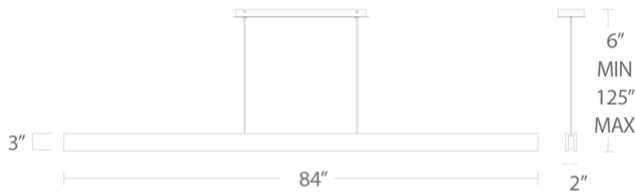

REPLACEMENT PARTS

RPL-GLA-58784 - Glass

PD-58784

Model & Size	Color Temp	Finish	LED Watts	LED Lumens	Delivered Lumens
PD-58784 84"	3000K 3000K	DW Dark Walnut WAL Walnut	96W 96W	3840 3840	1630 1630

Example: **PD-58784-WAL**

•For 277V special order, add an "F" before the finish: PD-58784F-WAL

For custom requests please contact customs@modernforms.com