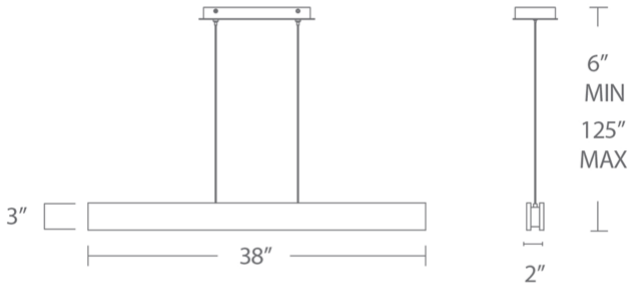

SPECIFICATIONS

Rated Life	80000 Hours
Standards	ETL, cETL, Damp Location Listed
Input	120 VAC, 50/60Hz
Dimming	ELV
Color Temp	3000K
CRI	90
Construction	Aluminum hardware with solid wood