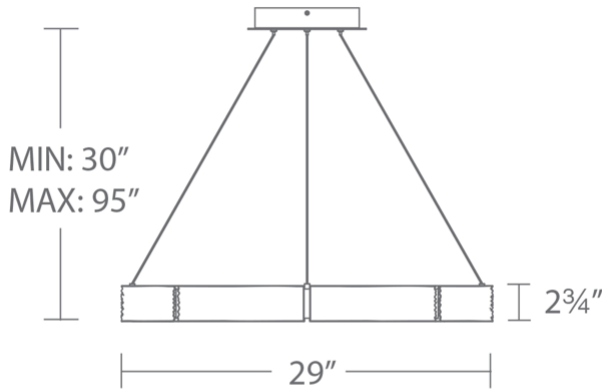

**REPLACEMENT PARTS**

RPL-GLA-56729-01 - Glass

PD-56729

Model & Size	Color Temp	Finish	LED Watts	LED Lumens	Delivered Lumens
PD-56729 29"	3000K	PN Polished Nickel	48.6W	2388	1236

Example: **PD-56729-PN**

•For 277V special order, add an "F" before the finish: PD-56729F-PN