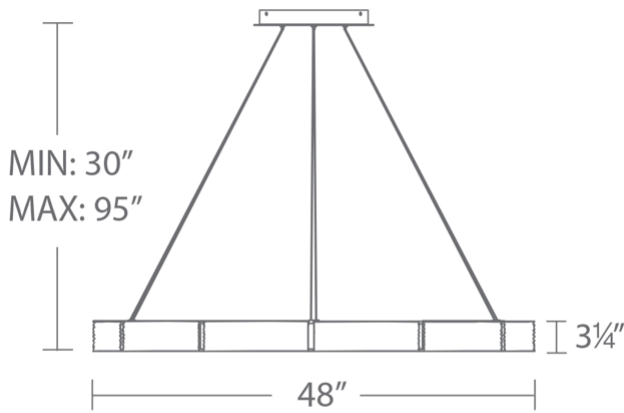

REPLACEMENT PARTS

RPL-GLA-56748-01 - Glass

PD-56748

Model & Size	Color Temp	Finish	LED Watts	LED Lumens	Delivered Lumens
PD-56748 48"	3000K	PN Polished Nickel	94W	3582	3060

Example: **PD-56748-PN**

•For 277V special order, add an "F" before the finish: PD-56748F-PN

For custom requests please contact customs@modernforms.com