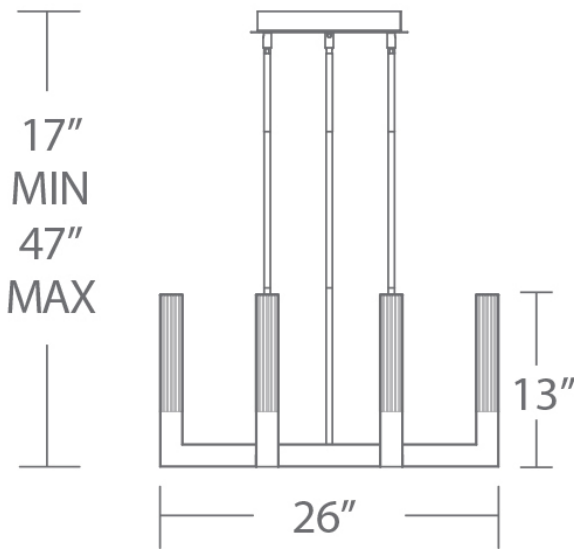

FEATURES

- Driver concealed within the canopy
- V-cut K5 seedy crystal
- Intricately welded for clean, seamless look

SPECIFICATIONS

Rated Life	50000 Hours
Standards	ETL, cETL, Damp Location Listed, Title 24 JA8: 2019 Compliant
Input	120-277V, 50/60Hz
Dimming	ELV, 0-10V, TRIAC
Color Temp	3500K
CRI	90
Construction	Aluminum hardware, K5-grade V-cut seedy crystal

REPLACEMENT PARTS

- RPL-GLA-30815 - Glass
- RPL-ROD-IN06-BB - 6" Rod
- RPL-ROD-IN12-BB - 12" Rod

PD-30826

Model & Size	Color Temp	Finish	LED Watts	LED Lumens	Delivered Lumens
PD-30826 26"	3500K	AB Aged Brass	56W	4352	3488