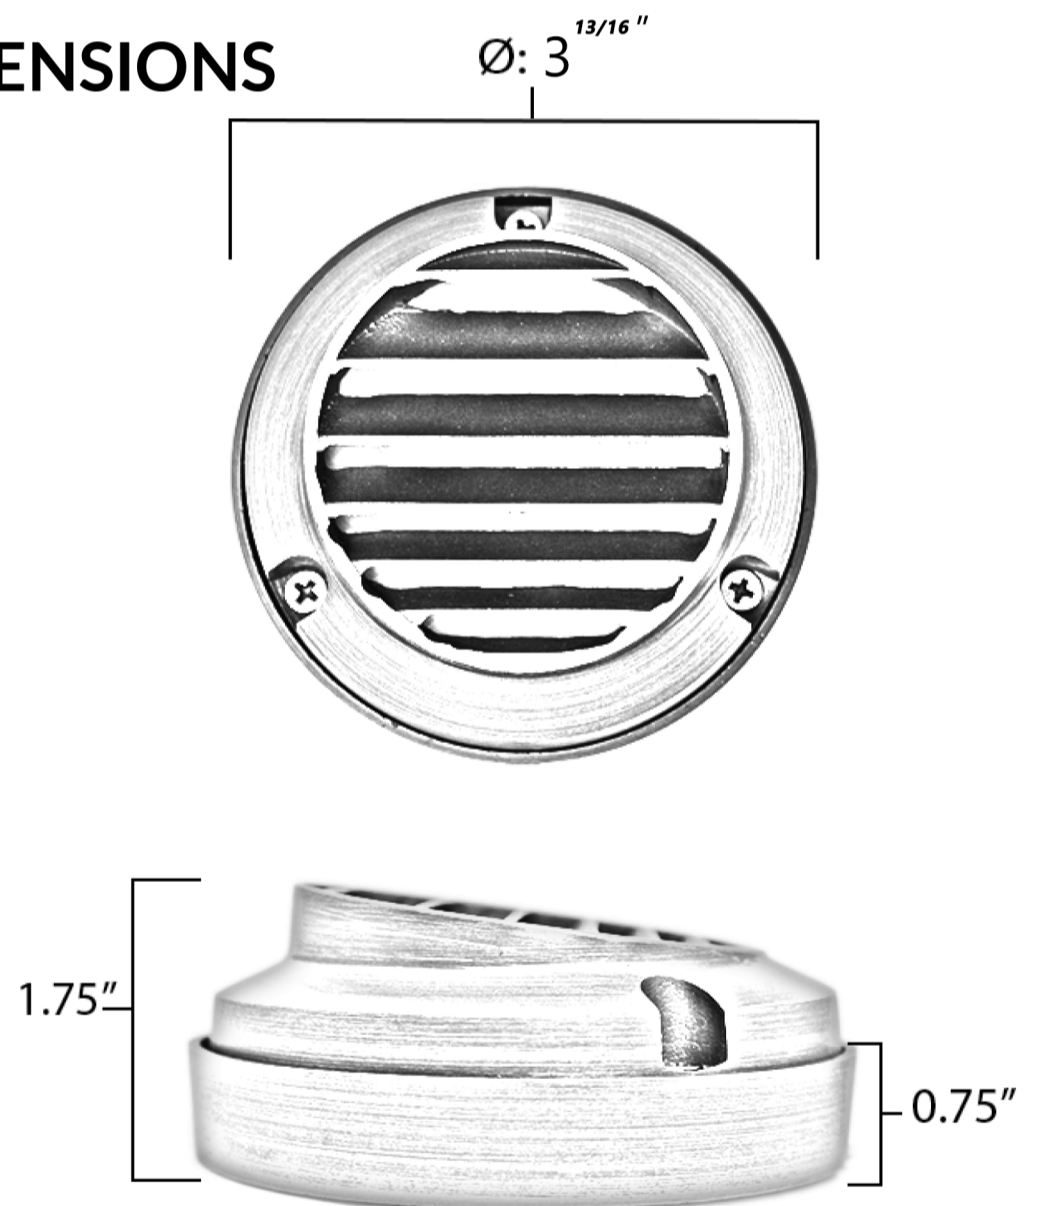

## 4" Cast Brass Round Louver LED Step / Deck Light

### DESCRIPTION

Material: Cast Brass  
 Voltage: 12V / 120V  
 Socket Type: JC Bi-Pin  
 Bulb Type: Cluster Bi-Pin  
 Power Rating: 35w Max  
 Mounting: Wall / Surface  
 Fixture Weight: 1.85 lbs

### DIMENSIONS