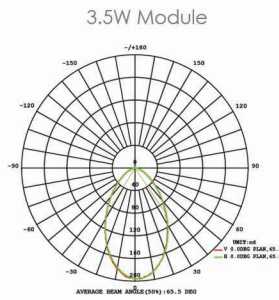

Micro Circular Flush Recessed Light

Micro Accessory Packages

LAB-024

SPECIFICATIONS

- Construction: Brass
- Finish: Antique Brush
- Light Source: Ordered Separately
- Lumens: 270 & 310 LM
- Installation: PVC: 1.5" Schedule 40
- Core Drill: 1 5/8" Drill