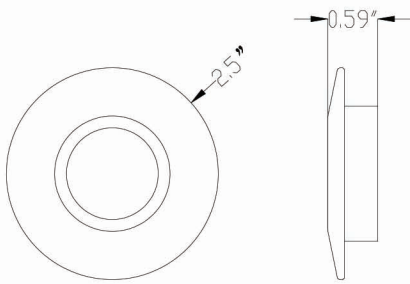

Micro Circular Flush Recessed Light

Micro Accessory Packages

LAB-024

SPECIFICATIONS

- Construction: Brass
- Finish: Antique Brush
- Light Source: Ordered Separately
- Lumens: 270 & 310 LM
- Installation: PVC: 1.5" Schedule 40
- Core Drill: 1 5/8" Drill

Fixture Type

L (Lumien)

Fixture Components

A (Accessory)

Fixture Material

B (Brass)

Fixture Style

024 (Micro - Recessed, Circular, Flush Accessory)