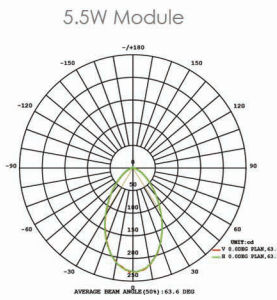

Micro Circular Flush Recessed Light

Micro Accessory Packages

LAB-024

SPECIFICATIONS

- Construction: Brass
- Finish: Antique Brush
- Light Source: Ordered Separately
- Lumens: 270 & 310 LM
- Installation: PVC: 1.5" Schedule 40
- Core Drill: 1 5/8" Drill