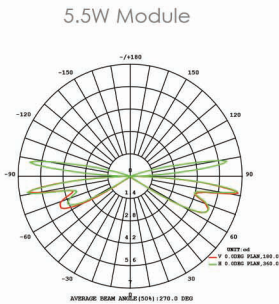

## SPECIFICATIONS

- Construction: Brass
- Finish: Antique Brush
- Light Source: Ordered Separately
- Lumens: 7 & 10 LM
- Installation: PVC: 1.5" Schedule 40
- Core Drill: 1 5/8" Drill

Fixture Type

L (Lumien)