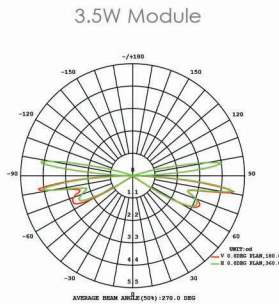

## SPECIFICATIONS

- Construction: Brass
- Finish: Antique Brush
- Light Source: Ordered Separately
- Lumens: 7 & 10 LM
- Installation: PVC: 1.5" Schedule 40
- Core Drill: 1 5/8" Drill

Fixture Type

L (Lumien)