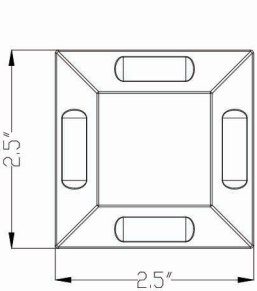

## SPECIFICATIONS

- Construction: Brass
- Finish: Antique Brush
- Light Source: Ordered Separately
- Lumens: 7 & 10 LM
- Installation: PVC: 1.5" Schedule 40
- Core Drill: 1 5/8" Drill

Fixture Type

L (Lumien)