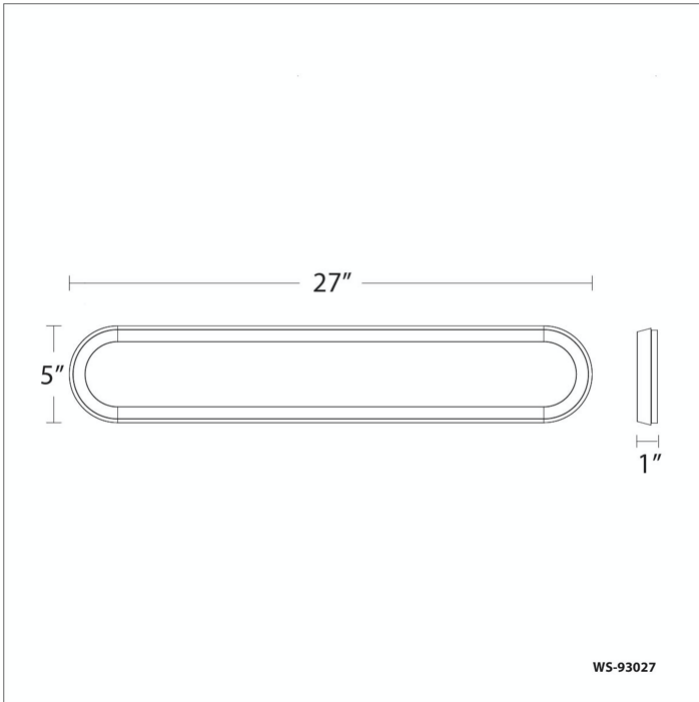

Project: _____

Location: _____

Fixture Type: _____

Catalog Number: _____

AVAILABLE FINISHES:

Argo

WS-93027

PRODUCT DESCRIPTION

A clean and minimal profile. With soft curves, it easily complements architectural designs. Unobstructed LEDs deliver even, shadow free illumination mounted vertically or horizontally.

FEATURES

- Driver concealed within the fixture
- Elongated thin profile with evenly distributed illumination

REPLACEMENT PARTS

HDW-LX20-MA - Hardware Pack

| Model & Size | Color Temp | Finish | LED Watts | LED Lumens | Delivered Lumens |
|--------------|----------------|-------------------------------|----------------|--------------|------------------|
| WS-93027 27" | 3000K 3000K | BN Brushed Nickel WT White | 19.3W 19.3W | 1397 1397 | 1320 1320 |