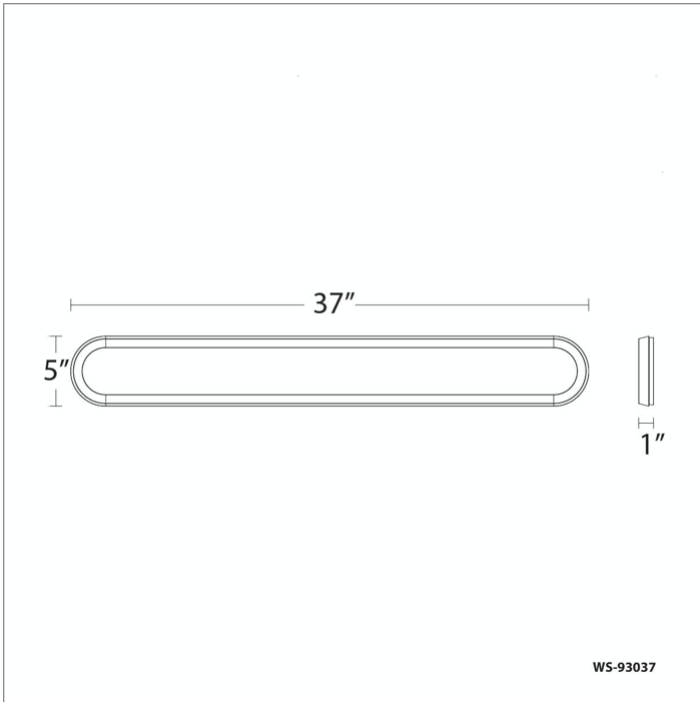

Project: _____

Location: _____

Fixture Type: _____

Catalog Number: _____

AVAILABLE FINISHES:

Argo

WS-93027

PRODUCT DESCRIPTION

WS-93037

PRODUCT DESCRIPTION

A clean and minimal profile. With soft curves, it easily complements architectural designs. Unobstructed LEDs deliver even, shadow free illumination mounted vertically or horizontally.

FEATURES

- Driver concealed within the fixture
- Elongated thin profile with evenly distributed illumination

SPECIFICATIONS

| | |
|---------------------|---|
| Rated Life | 50000 Hours |
| Standards | ETL, cETL,Damp Location Listed,Title 24 JA8: 2019 Compliant,Energy Star 2.0 |
| Input | 120-277V,50/60Hz |
| Dimming | ELV: 100-5%,TRIAC: 100-5% |
| Mounting | Can be mounted on ceiling or wall in all orientations |
| Color Temp | 3000K |
| CRI | 90 |
| Construction | Aluminum body with acrylic diffuser |

REPLACEMENT PARTS

HDW-LX20-MA - Hardware Pack

| Model & Size | Color Temp | Finish | LED Watts | LED Lumens | Delivered Lumens |
|--------------|------------|-------------------|-----------|------------|------------------|
| WS-93037 37" | 3000K | BN Brushed Nickel | 25.1W | 1742 | 1617 |
| | 3000K | WT White | 25.1W | 1742 | 1617 |