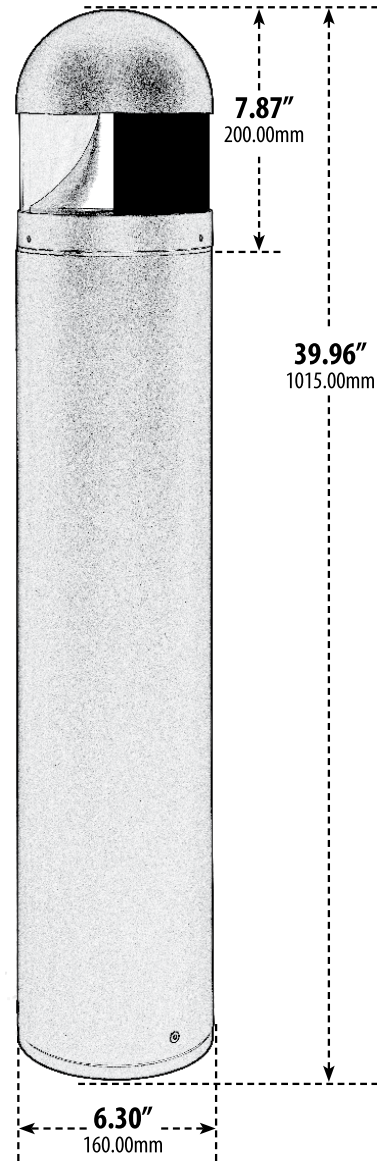

D830-LED20-AMB

PATH, WALKWAY, DRIVEWAY and ENTRANCE AREA BOLLARD

D830-LED20-AMB Head for Amber Lens

D830-LED20-AMB Half Black Lens (180 Degree)

ANCHOR BOLT

TEMPLATE

Overall Dimensions:
6.30"W x 39.96"H x 6.30"D

Maximum Height: 39.96"
Width: 6.30"
Maximum Depth: 6.30"

Weight: 10 lbs 8oz (FIXTURE), 12lbs 6oz (wBOX)
Box Dimensions: 40.00"L x 6.75"W x 6.75"H

- ▶ **Material:** Powder Coated Cast Aluminum
- ▶ **Lens:** Half Black, Heat Resistant, PC Diffuser
- ▶ **Available Finish:** Black
- ▶ **Lamp:** *Amber LED Board*
- ▶ **Color Temperature:** 1200-1300K
- ▶ **ETL Approved**

MODEL NUMBER	LAMP TYPE	ILLUMINANT TYPE	WATTS (W)	VOLTS (V)	LAMP(S) INCLUDED?
D830-LED20-AMB	LED BOARD	2835 LEDs	20	120-277	YES

DABMAR
LIGHTING

DABMAR LIGHTING INCORPORATED

320 Graves Ave . Oxnard, CA 93030 . 805.604.9090 . f: 805.604.9050 . www.dabmar.com
4693 19th Street Ct E . Bradenton, FL 34203