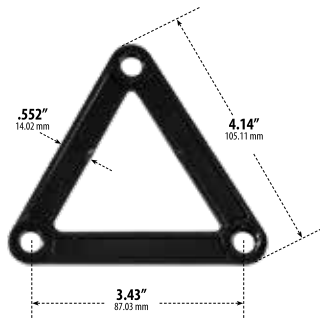

D830-LED20-AMB

PATH, WALKWAY, DRIVEWAY and ENTRANCE AREA BOLLARD

D830-LED20-AMB Head for Amber Lens

D830-LED20-AMB Half Black Lens (180 Degree)

ANCHOR BOLT

TEMPLATE

Overall Dimensions:
6.30"W x 39.96"H x 6.30"D

Maximum Height: 39.96"
Width: 6.30"
Maximum Depth: 6.30"

Weight: 10 lbs 8oz (FIXTURE), 12lbs 6oz (wBOX)
Box Dimensions: 40.00"L x 6.75"W x 6.75"H

- ▶ **Material:** Powder Coated Cast Aluminum
- ▶ **Lens:** Half Black, Heat Resistant, PC Diffuser
- ▶ **Available Finish:** Black
- ▶ **Lamp:** *Amber LED Board*
- ▶ **Color Temperature:** 1200-1300K
- ▶ **ETL Approved**