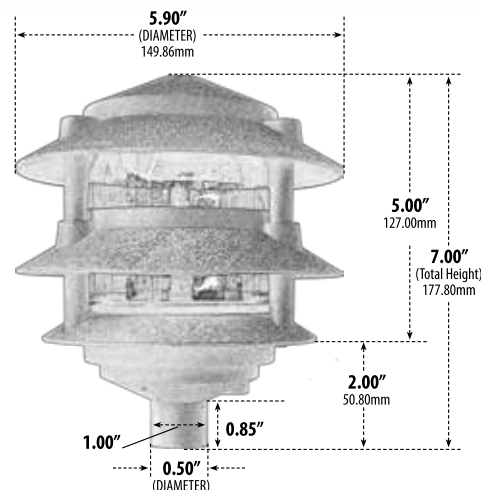

D5000 - D5300

THREE-TIER PAGODA LIGHT PATH, WALKWAY AND AREA LIGHTING

- **Material:** Powder Coated Cast Aluminum
- **Lens:** Clear, Heat Resistant, Tempered Glass

| MODEL NUMBER | TOP DIA. | BOTTOM DIA. | LAMP TYPE | ILLUMINANT TYPE | WATTS (W) | VOLTS (V) | LAMP(S) INCLUDED? |
|--------------|----------|-------------|-----------|-----------------|-----------|-----------|-------------------|
| D5000 | 6" | 1/2" | A-Type | INCANDESCENT | 25 | 120 | NO |
| D5000-LED4 | 6" | 1/2" | A19-LED | 72 LEDs | 4 | 120 | YES |
| D5000-LED6 | 6" | 1/2" | A19-LED | FILAMENT LED | 6 | 120 | YES |
| D5300 | 10" | 1/2" | A-Type | INCANDESCENT | 25 | 120 | NO |
| D5300-LED4 | 10" | 1/2" | A19-LED | 72 LEDs | 4 | 120 | YES |
| D5300-LED6 | 10" | 1/2" | A19-LED | FILAMENT LED | 6 | 120 | YES |
| D5305 | 6" | 3" | A-Type | INCANDESCENT | 25 | 120 | NO |
| D5305-LED4 | 6" | 3" | A19-LED | 72 LEDs | 4 | 120 | YES |
| D5305-LED6 | 6" | 3" | A19-LED | FILAMENT LED | 6 | 120 | YES |
| D5310 | 10" | 3" | A-Type | INCANDESCENT | 25 | 120 | NO |
| D5310-LED4 | 10" | 3" | A19-LED | 72 LEDs | 4 | 120 | YES |
| D5310-LED6 | 10" | 3" | A19-LED | FILAMENT LED | 6 | 120 | YES |

- **Riser Not Included**
- **1/2" NPT or 3" Base** (Not Available in Bronze)
- **Replacement Glass Lens:** P-GLS-D5000 (sold separately)
- **Available Finish:** Black, Bronze, Green, Verde Green
- **ETL Approved**

Overall Dimensions:
7.00"H x 6.00"W x 6.00"D

Weight: 1.60 lbs
Approximate Wire Length: 11"
Pagoda Head Only
(No Stem or Ground Spike
Included)
Box Dimensions:
8.00"H x 6.00"W x 6.25"D

DABMAR
LIGHTING

DABMAR LIGHTING INCORPORATED