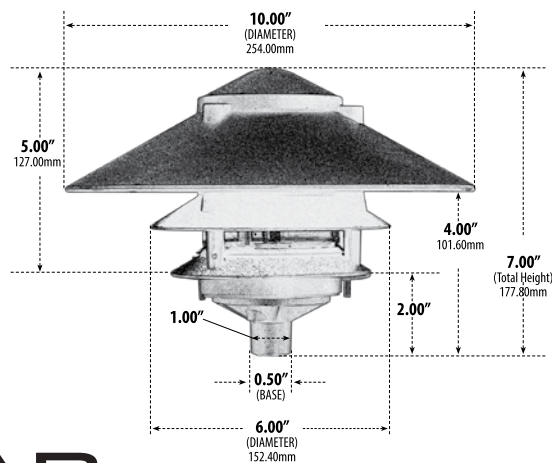

D5000 - D5300

THREE-TIER PAGODA LIGHT PATH, WALKWAY AND AREA LIGHTING

- **Material:** Powder Coated Cast Aluminum
- **Lens:** Clear, Heat Resistant, Tempered Glass

| MODEL NUMBER | TOP DIA. | BOTTOM DIA. | LAMP TYPE | ILLUMINANT TYPE | WATTS (W) | VOLTS (V) | LAMP(S) INCLUDED? |
|--------------|----------|-------------|-----------|-----------------|-----------|-----------|-------------------|
| D5000 | 6" | 1/2" | A-Type | INCANDESCENT | 25 | 120 | NO |
| D5000-LED4 | 6" | 1/2" | A19-LED | 72 LEDs | 4 | 120 | YES |
| D5000-LED6 | 6" | 1/2" | A19-LED | FILAMENT LED | 6 | 120 | YES |
| D5300 | 10" | 1/2" | A-Type | INCANDESCENT | 25 | 120 | NO |
| D5300-LED4 | 10" | 1/2" | A19-LED | 72 LEDs | 4 | 120 | YES |
| D5300-LED6 | 10" | 1/2" | A19-LED | FILAMENT LED | 6 | 120 | YES |
| D5305 | 6" | 3" | A-Type | INCANDESCENT | 25 | 120 | NO |
| D5305-LED4 | 6" | 3" | A19-LED | 72 LEDs | 4 | 120 | YES |
| D5305-LED6 | 6" | 3" | A19-LED | FILAMENT LED | 6 | 120 | YES |
| D5310 | 10" | 3" | A-Type | INCANDESCENT | 25 | 120 | NO |
| D5310-LED4 | 10" | 3" | A19-LED | 72 LEDs | 4 | 120 | YES |
| D5310-LED6 | 10" | 3" | A19-LED | FILAMENT LED | 6 | 120 | YES |

- **Riser Not Included**
- **1/2" NPT or 3" Base** (Not Available in Bronze)
- **Replacement Glass Lens:** P-GLS-D5000 (sold separately)
- **Available Finish:** Black, Bronze, Green, Verde Green
- **ETL Approved**

Overall Dimensions:
7.00"H x 6.00"W x 6.00"D

Weight: 1.60 lbs
Approximate Wire Length: 11"
Pagoda Head Only
(No Stem or Ground Spike
Included)
Box Dimensions:
8.00"H x 6.00"W x 6.25"D

DABMAR
LIGHTING

DABMAR LIGHTING INCORPORATED