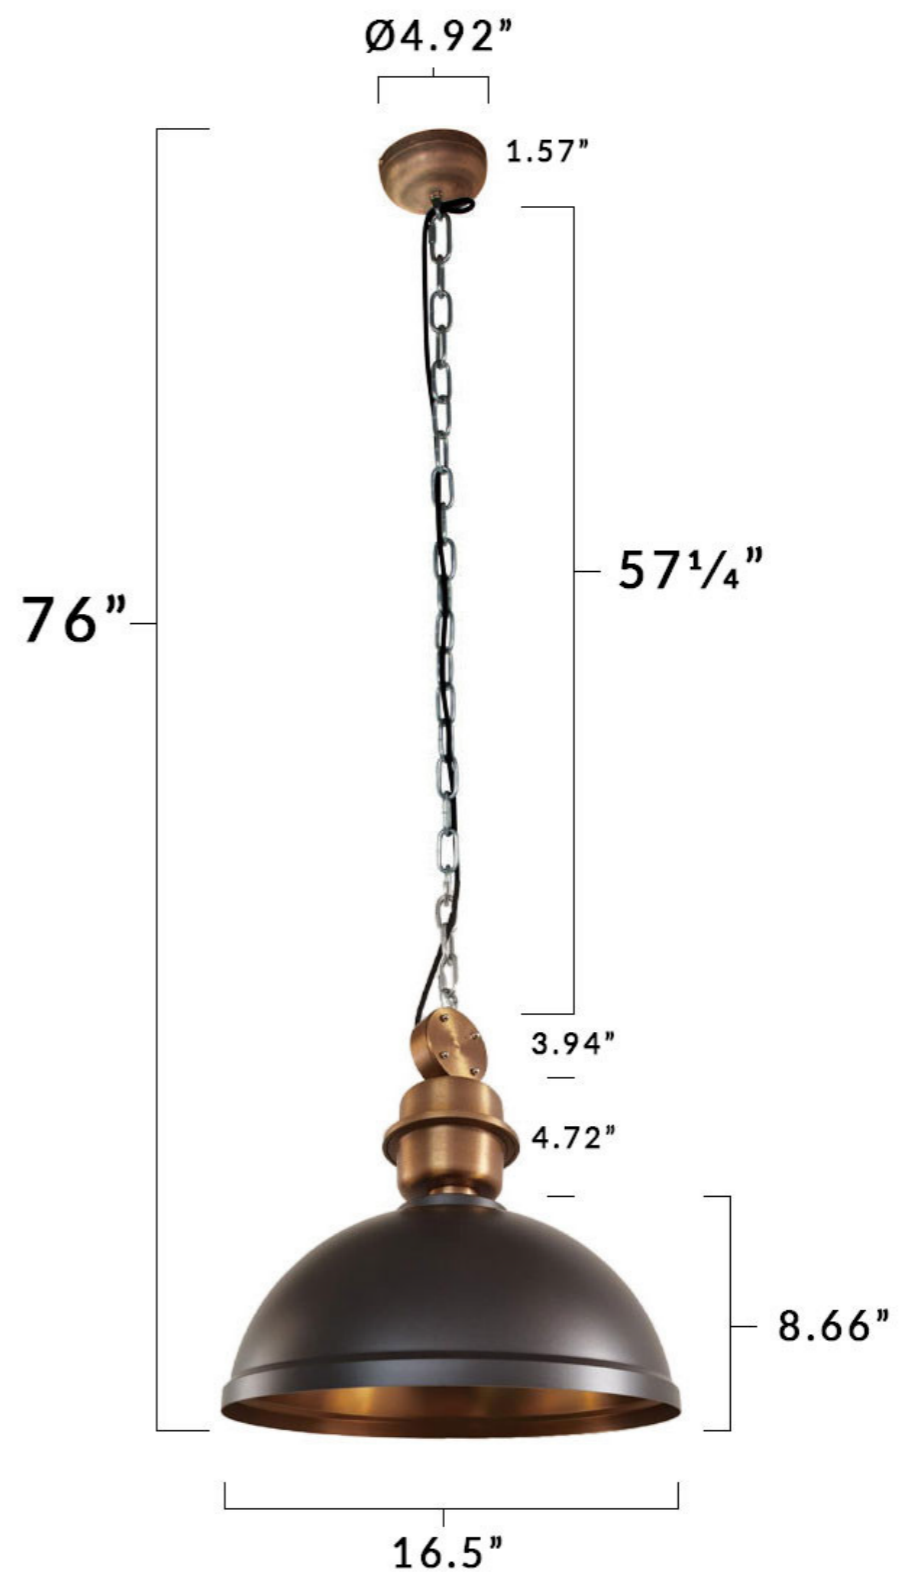

## Italian Designed Industrial Warehouse Pendant, Matte Black / Brass

### DESCRIPTION

Material: Die Cast Aluminum  
 Voltage: 120V AC  
 Socket Type: Medium Base  
 Bulb Type: LED Module  
 Power Rating: 20w Max  
 Mounting: Ceiling - Adjustable Height  
 Fixture Weight: 13.2 lbs

### DIMENSIONS

### ORDERING INFORMATION

IPL-2660	VOLTAGE	SHADE DIAMETER	LED BULB
	120V	16.5"	WWPU60 11W Dimmable 800 Lumens Warm White 3000K LED Squat Light
			WWA21 22W Dimmable 2200 Lumens Warm White 3000K LED Bulb
			CWA21 22W Dimmable 2200 Lumens Cool White 5000K LED Bulb