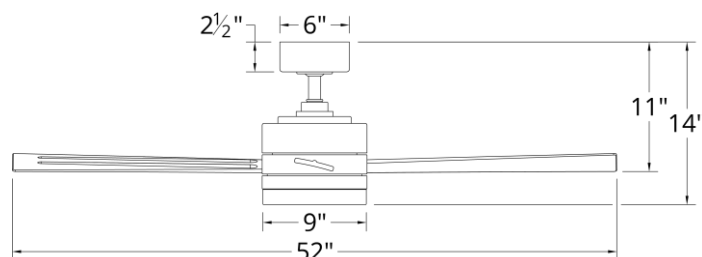

WYND 52" Ceiling Fan
FR-W1801-52L

MODERN FORMS
SMART FANS

PRODUCT DESCRIPTION

Transitional style meets smart technology with this versatile smart fan available in four weather-resistant finishes as well as a 316 marine-grade stainless steel for harsh outdoor climates. The 42 inches is ideal for bedrooms, patios and breakfast nooks while the 52 inches works great in living rooms and medium-sized spaces. The LED luminaire, powered by WAC, takes this design from beautiful to brilliant. Connect with our exclusive Modern Forms app for even more life enhancements.

SPECIFICATIONS

- **Construction:** Aluminum
- **Blade:** 13° Pitch, 52" sweep, ABS
- **Downrod:** 1" O.D. x 4.5"H included
- **Mounting Slope:** Up to 30°
- **Lead Wire:** 80"
- **Hanging Weight:** 17.5 lbs
- **Total Power:** 54.5W
- **Standards:** ETL/cETL Wet Location listed

FEATURES

- 6 fan speeds through both Summer and Winter Modes
- Silent DC motor
- Optional LED light kit included
- Includes RF wall control
- Additional RF wall control for 3, 4-way control sold separately
- Optional RF remote control with wall cradle sold separately
- Compatible with Modern Forms app

LIGHT KIT PERFORMANCE

- **Light Source:** LED
- **Light Wattage:** 19.5W
- **Dimming:** Integrated
- **Color Temperature:** 3000K (2700K / 3500K options available)
- **Rated Life:** 50,000 Hours
- **Standards:** Title 24 JA8-2016 Compliant

ESTIMATED AIR PERFORMANCE

- **Airflow:** 6568 cubic ft per minute on high
- **Power:** 35 watts on high
- **Airflow Efficiency:** 188 cubic ft per minute per watt
- **Revolutions Per Minute:** 168 RPMs on high

WIRELESS PERFORMANCE

- **RF Pairing Distance:** Up to 30 ft from fan
- **Wi-Fi Range:** Up to 150 ft*

ORDER NUMBER

Model	LED Lumens	Delivered Lumens	Housing	Blade
FR-W1801-52L	1600	846	BZ Bronze	Bronze
			GH Graphite	WG Weathered Gray
			MW Matte White	Matte White
			SS Stainless Steel	Stainless Steel

Example: **FR-W1801-52L-GH/MW**

For 2700K add "-27"; 3500K add "-35" before the finish: **FR-W1801-52L-27-BZ**

*Results may vary based on application and surroundings.

modernforms.com
Phone (866) 810.6615
Fax (800) 526.2585

Headquarters/Eastern Distribution Center
44 Harbor Park Drive
Port Washington, NY 11050

Central Distribution Center
1600 Distribution Ct
Lithia Springs, GA 30122

Western Distribution Center
1750 Archibald Avenue
Ontario, CA 91760