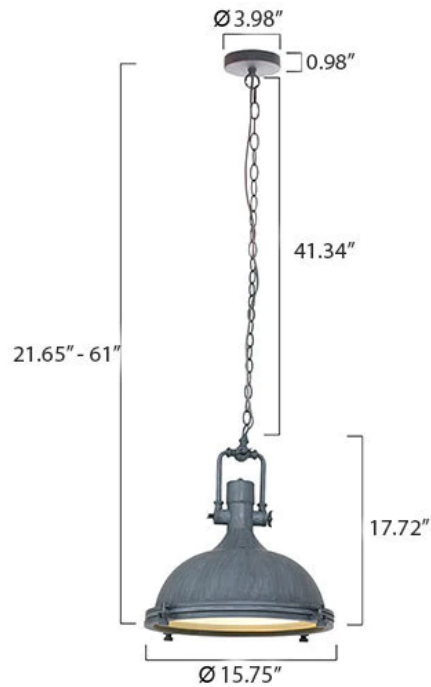

Thomas Mark - Large Industrial Nautical Hanging Pendant Ceiling Light Fixture - Mexlite Alta Series

DESCRIPTION

Material: Metal
 Voltage: 120V AC
 Socket Type: E26 Medium Base
 Bulb Type: A / PAR / BR
 Power Rating: 60w Max
 Mounting: Ceiling
 Dimensions: See Below
 Certifications: UL Certified / IP20

FINISHES

Copper

Rustic Brown

Chrome

DIMENSIONS

ORDERING INFORMATION

TM-7636	FINISH	BULB
	COP Industrial Grey	WWLE 11W 120V Dimmable LED Warm White Squat Light Engine
	B Rustic Brown	CWLB 22W 120V Dimmable LED Cool White A21 Light Bulb
	CH Chrome	WWLB 22W 120V Dimmable LED Warm White A21 Light Bulb

TM-7636- _____ - _____

Fixture Type: _____

Job Name: _____

Notes: _____