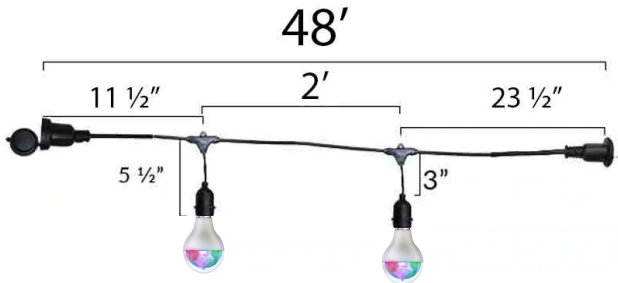

## Dynamic Animated RGB LED Disco Party String Light - SL-CH-DIS

### DESCRIPTION

Brand: AQLIGHTING  
 Voltage: 120V AC  
 Socket Type: E26 Medium Base  
 Bulb Type: N/A  
 Power Draw: 5w per Bulb  
 Light Output: N/A  
 Color Temp.: RGB Multi-Color  
 Beam Spread: N/A  
 Bulb Spacing: 3' / 2'  
 Length: 48' / 48'  
 Certifications: E308842 (Cord) / E323736 (Socket) / cULus Listed (Bulb)

### 24 LIGHT STRING DIMENSIONS

### 15 LIGHT STRING DIMENSIONS