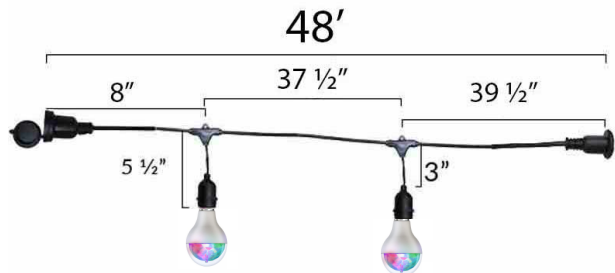

15 LIGHT STRING DIMENSIONS

ORDERING INFORMATION

SL-CH-DIS

QUANTITY OF BULBS

15 3' SPACING (ONLY AVAIL IN 48')
24 2' SPACING (ONLY AVAIL IN 48')

LENGTH

48'

SL-CH-DIS - _____ - _____

Fixture Type: _____

Job Name: _____

Notes: _____