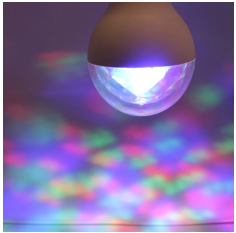

Dynamic Animated RGB LED Disco Party String Light - SL-CH-DIS

DESCRIPTION

Brand: AQLIGHTING
Voltage: 120V AC
Socket Type: E26 Medium Base
Bulb Type: N/A
Power Draw: 5w per Bulb
Light Output: N/A
Color Temp.: RGB Multi-Color
Beam Spread: N/A
Bulb Spacing: 3' / 2'
Length: 48' / 48'
Certifications: E308842 (Cord) / E323736 (Socket) / cULus Listed (Bulb)