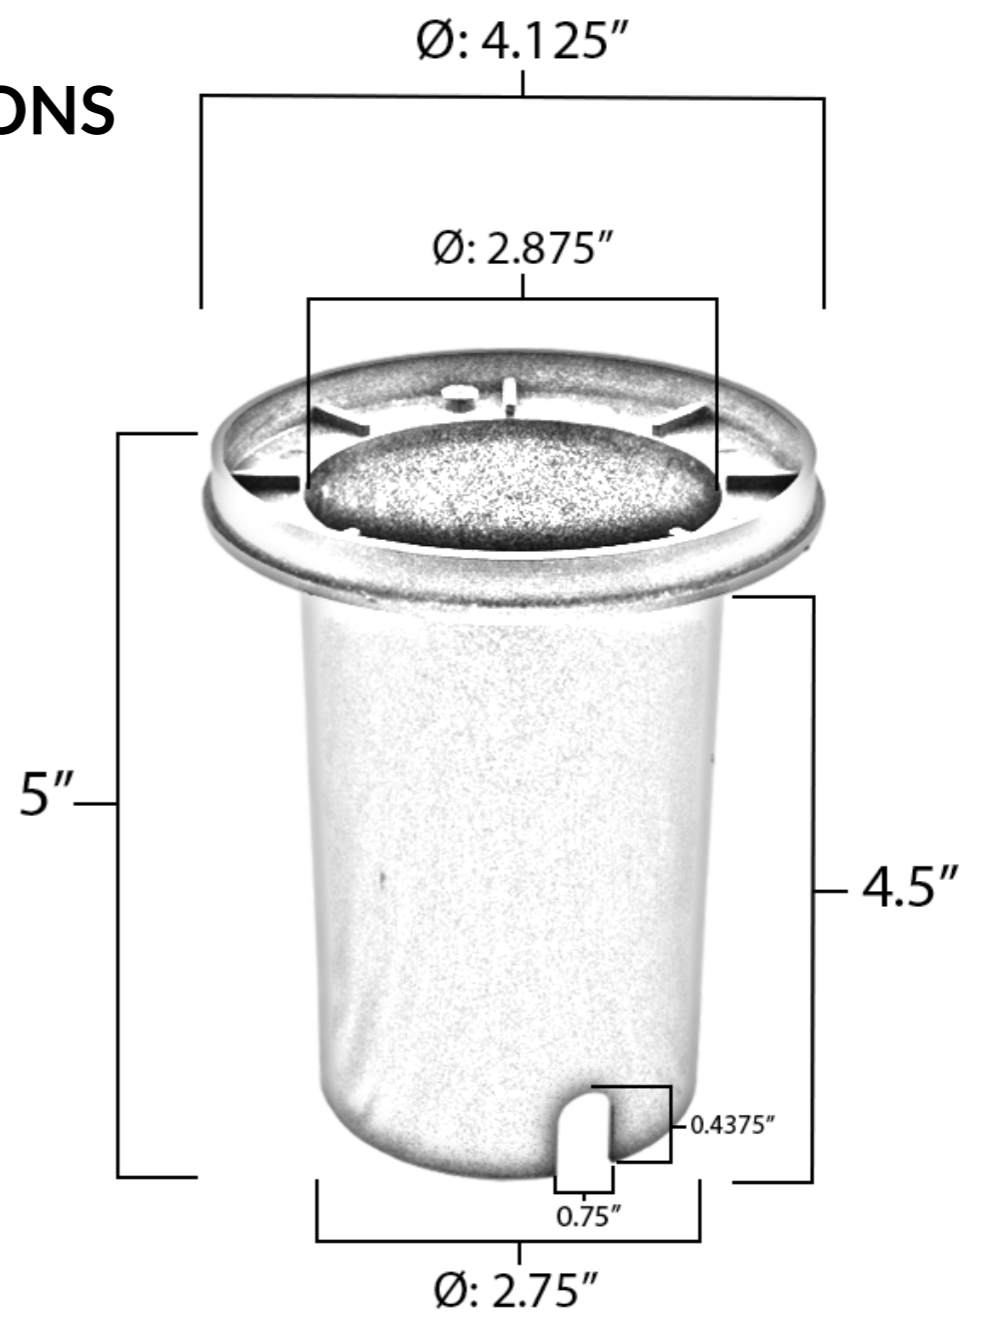

## ABS Composite Concrete Sleeve

### DESCRIPTION

Material: ABS Composite  
Finish: Black  
Mounting: In Ground

### DIMENSIONS