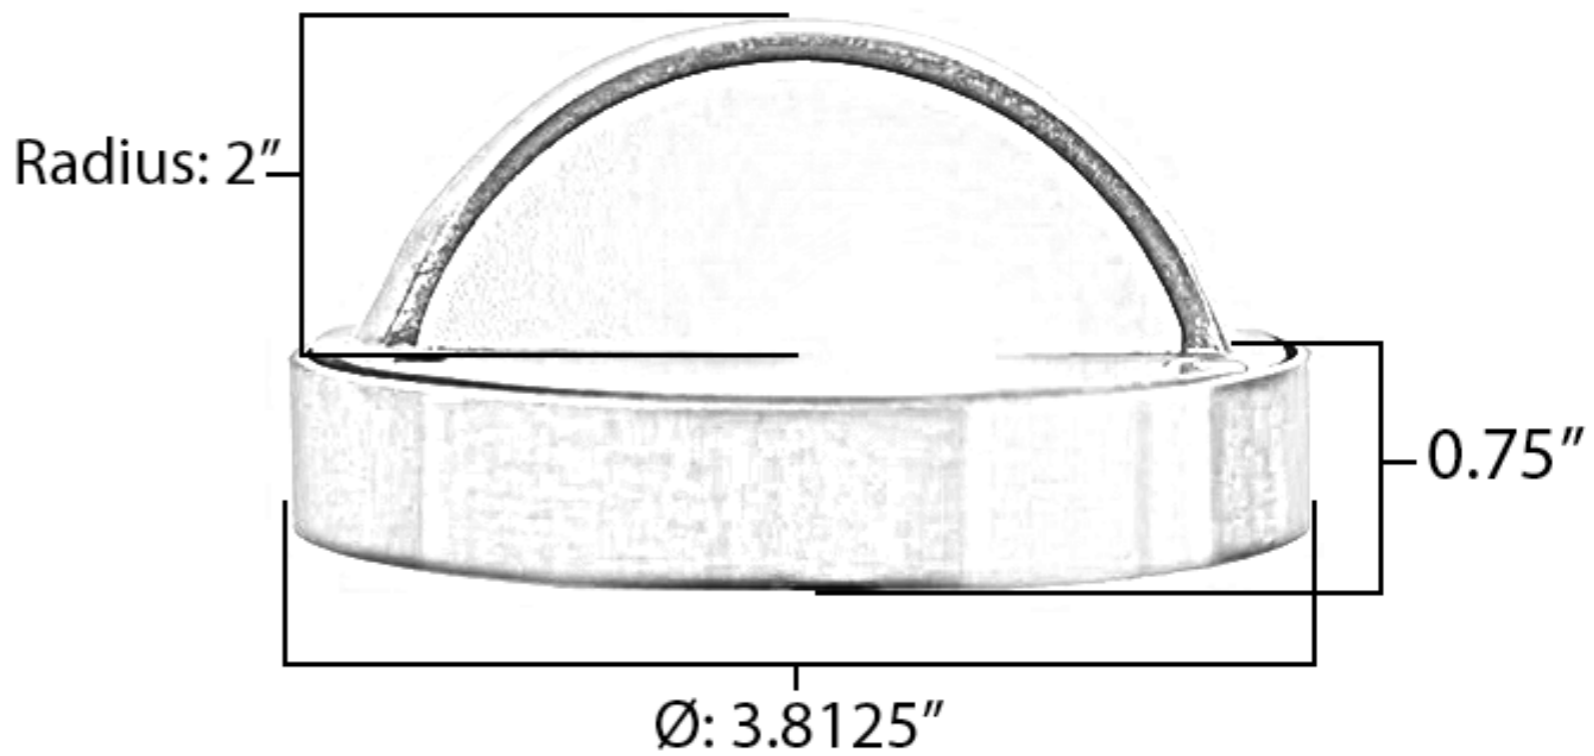

4" Cast Brass Round Eyelid Step / Deck Light

DESCRIPTION

Material: Cast Brass
 Voltage: 12V / 120V
 Socket Type: JC Bi-Pin
 Bulb Type: Cluster Bi-Pin
 Power Rating: 35w Max
 Mounting: Wall / Surface
 Fixture Weight: 1.85 lbs

DIMENSIONS

FINISHES

Black

Bronze

Rust

Raw Brass

White

ORDERING INFORMATION