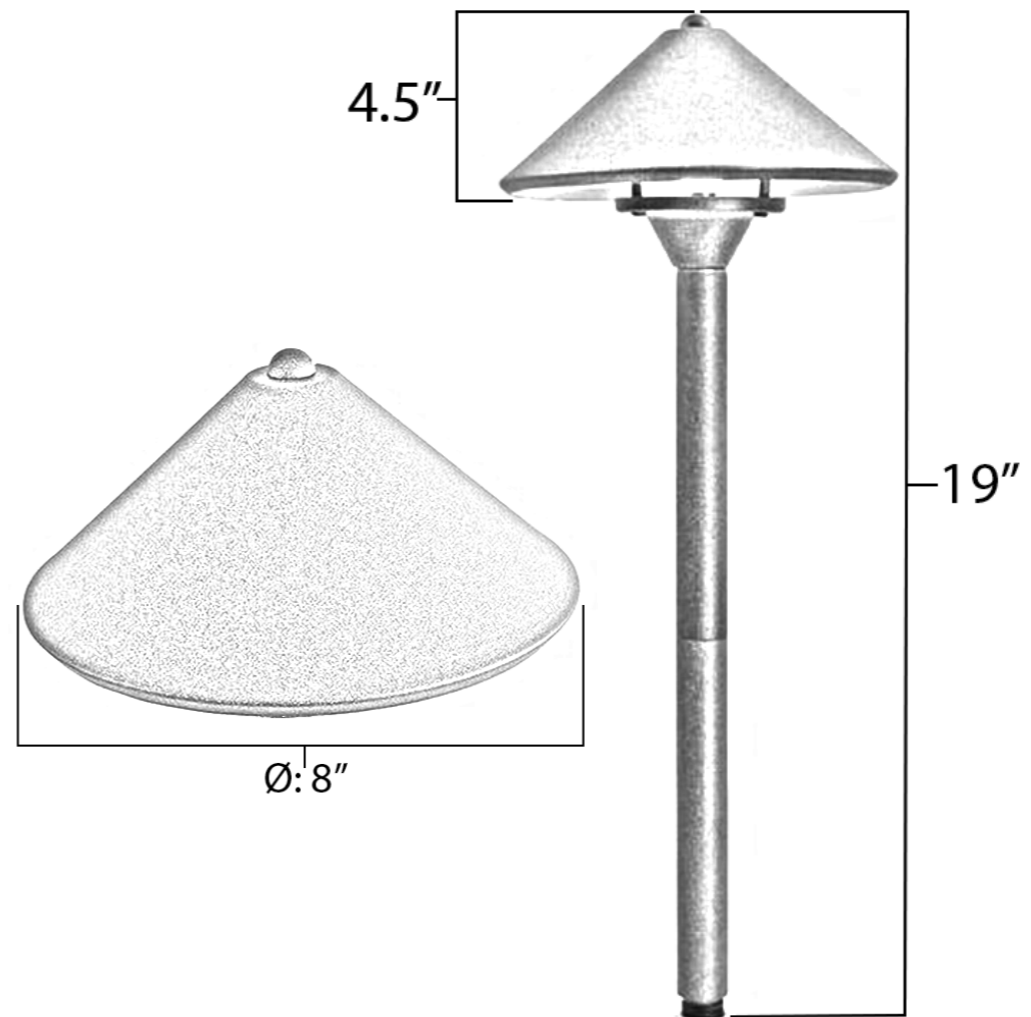

Mid Cone Brass Pathway Area Light - Verde Finish

DESCRIPTION

Material: Cast Brass
Voltage: 12V
Socket Type: SC Bayonet
Bulb Type: Bayonet
Power Rating: 26w Max
Mounting: Ground / Surface
Fixture Weight: 1.75 lbs

DIMENSIONS

ORDERING INFORMATION

PA311	VOLTAGE	FINISH	LED BULB
	12V	VRD Verde	CW12V 12V 2W 240 Lumens Cool White 5000K LED WW12V 12V 2 W 240 Lumens Warm White 2700K LED

PA311- 12V - VRD - _____

Fixture Type: _____